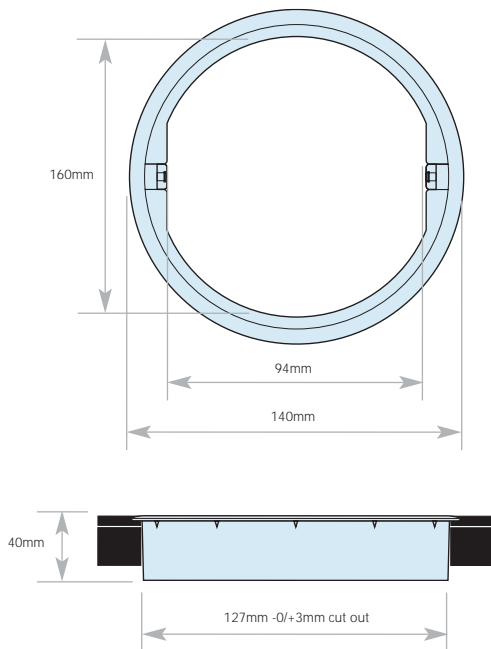

### Cable Hives (127mm & 210mm)

**To release**  
Gently squeeze interlocking lugs.

**To assemble**  
Tilt upwards and locate interlocking lugs. Click into place.

## Dimensions

### Standard Cable Hive (127mm)

### Large Cable Hive (210mm)