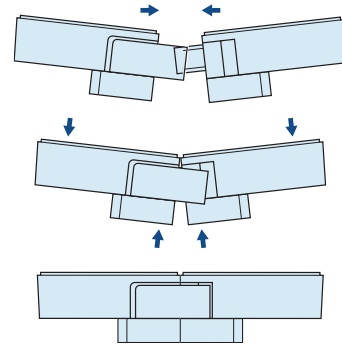

### Cable Hives (127mm & 210mm)

**To release**  
Gently squeeze interlocking lugs.

**To assemble**  
Tilt upwards and locate interlocking lugs. Click into place.

## Dimensions

### Standard Cable Hive (127mm)

### Large Cable Hive (210mm)