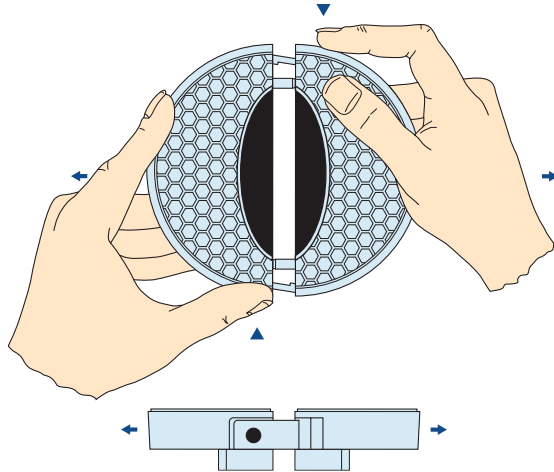

### Cable Hives (127mm & 210mm)

**To release**  
Gently squeeze interlocking lugs.

**To assemble**  
Tilt upwards and locate interlocking lugs. Click into place.

## Dimensions

### Standard Cable Hive (127mm)

### Large Cable Hive (210mm)