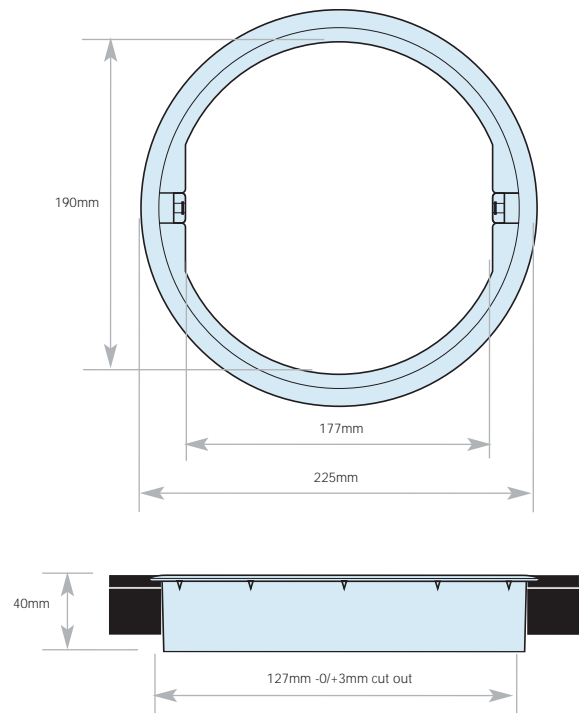

### Cable Hives (127mm & 210mm)

**To release**  
Gently squeeze interlocking lugs.

**To assemble**  
Tilt upwards and locate interlocking lugs. Click into place.

## Dimensions

### Standard Cable Hive (127mm)

### Large Cable Hive (210mm)