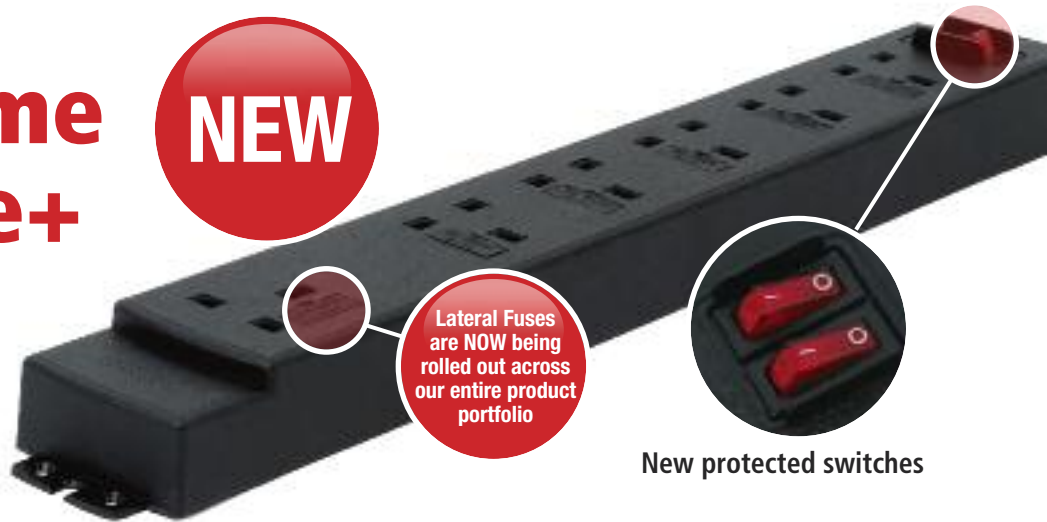

Welcome to Elite+

Our next generation of underdesk and cable tray mounting power modules have arrived.

Code	Description
92K005	2 x power sockets, individually fused 3.15A with male 3 Pole Connector input & female 3 Pole Connector output. EW
92K011	2 x power sockets, individually fused 5A with male 3 Pole Connector input & female 3 Pole Connector output. EW
92K006	2 x power sockets, with neon switches individually fused 3.15A with male 3 Pole Connector input & female 3 Pole Connector output. EW
92K012	2 x power sockets, with neon switches individually fused 5A with male 3 Pole Connector input & female 3 Pole Connector output. EW
92K007	3 x power sockets, individually fused 3.15A with male 3 Pole Connector input & female 3 Pole Connector output. ENW
92K013	3 x power sockets, individually fused 5A with male 3 Pole Connector input & female 3 Pole Connector output. ENW
92K002	4 x power sockets, individually fused 3.15A with male 3 Pole Connector input & female 3 Pole Connector output. ENNW
92K008	4 x power sockets, individually fused 5A with male 3 Pole Connector input & female 3 Pole Connector output. ENNW
92K004	4 x power sockets, individually fused 3.15A with male 3 Pole Connector input & female 3 Pole Connector output. NNNN
92K010	4 x power sockets, individually fused 5A with male 3 Pole Connector input & female 3 Pole Connector output. NNNN
92K003	4 x power sockets, one neon switch, individually fused 3.15A with male 3 Pole Connector input & female 3 Pole Connector output. NNNN
92K009	4 x power sockets, one neon switch, individually fused 5A with male 3 Pole Connector input & female 3 Pole Connector output. NNNN
92K001	6 x power sockets, one neon switch, individually fused 3.15A with male 3 Pole Connector input NNNNNW