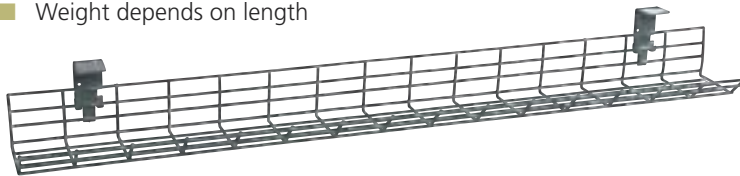

fusion & premium cable basket

Fusion

Fusion is a high-capacity poly coated wire cable management system. Fusion features a sloping side for easy access to cables and specially designed hook brackets to guarantee a simple and quick installation. Fusion can easily be attached to the underside of the desk or to the modesty panel.

key features

- Silver Low Density Poly Coated Wire basket complete with 2 brackets available in 4 standard lengths
- Weight depends on length

code	description
650468	800mm
650469	1000mm
650470	1200mm
650471	1400mm
650534	1600mm

Specially Designed Bracket

- Specially designed bracket prevents the cable basket from being knocked out by accidental movement/kicking under the desk
- Product weight 0.82kg

code	description
251904	silver

Premium

Premium is a simple cable containment basket which clips underneath the desk and routes power and data cables neatly under the desk surface.

key features

- Width 150mm x 85mm high
- Mild Steel Nylon coated Wire Basket
- Silver RAL 7040 or White RAL 9010
- Weight depends on length