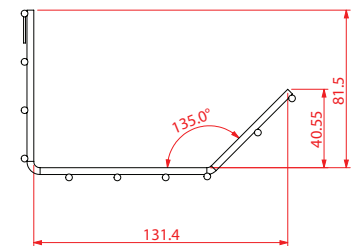

key features

- Silver Low Density Poly Coated Wire basket complete with 2 brackets available in 4 standard lengths
- Weight depends on length

code	description
650468	800mm
650469	1000mm
650470	1200mm
650471	1400mm
650534	1600mm

Premium

Premium is a simple cable containment basket which clips underneath the desk and routes power and data cables neatly under the desk surface.

key features

- Width 150mm x 85mm high
- Mild Steel Nylon coated Wire Basket
- Silver RAL 7040 or White RAL 9010
- Weight depends on length

code	colour	length
650145	silver	1000mm
650421	white*	1000mm
650131	silver	1200mm
650456	white*	1200mm
650155	silver	1400mm
650497	white*	1400mm
650156	silver	1600mm
650546	white*	1600mm
650216	silver	1800mm
650548	white*	1800mm