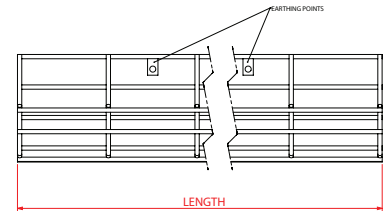

fusion & premium cable basket

Fusion

Fusion is a high-capacity poly coated wire cable management system. Fusion features a sloping side for easy access to cables and specially designed hook brackets to guarantee a simple and quick installation. Fusion can easily be attached to the underside of the desk or to the modesty panel.

key features

- Silver Low Density Poly Coated Wire basket complete with 2 brackets available in 4 standard lengths
- Weight depends on length

code	description
650468	800mm
650469	1000mm
650470	1200mm
650471	1400mm
650534	1600mm

Premium

Premium is a simple cable containment basket which clips underneath the desk and routes power and data cables neatly under the desk surface.

key features

- Width 150mm x 85mm high
- Mild Steel Nylon coated Wire Basket
- Silver RAL 7040 or White RAL 9010
- Weight depends on length