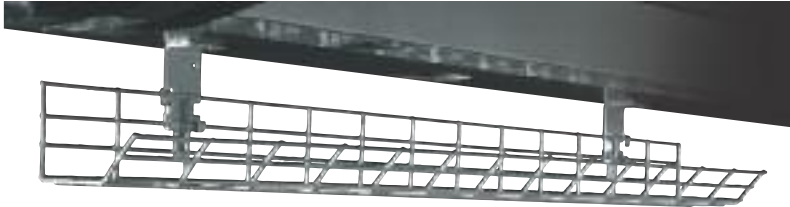

fusion & premium cable basket

Fusion

Fusion is a high-capacity poly coated wire cable management system. Fusion features a sloping side for easy access to cables and specially designed hook brackets to guarantee a simple and quick installation. Fusion can easily be attached to the underside of the desk or to the modesty panel.

key features

- Silver Low Density Poly Coated Wire basket complete with 2 brackets available in 4 standard lengths
- Weight depends on length

code	description
650468	800mm
650469	1000mm
650470	1200mm
650471	1400mm
650534	1600mm

Specially Designed Bracket

- Specially designed bracket prevents the cable basket from being knocked out by accidental movement/kicking under the desk
- Product weight 0.82kg

code	description
251904	silver

Premium

Premium is a simple cable containment basket which clips underneath the desk and routes power and data cables neatly under the desk surface.

key features

- Width 150mm x 85mm high
- Mild Steel Nylon coated Wire Basket
- Silver RAL 7040 or White RAL 9010
- Weight depends on length