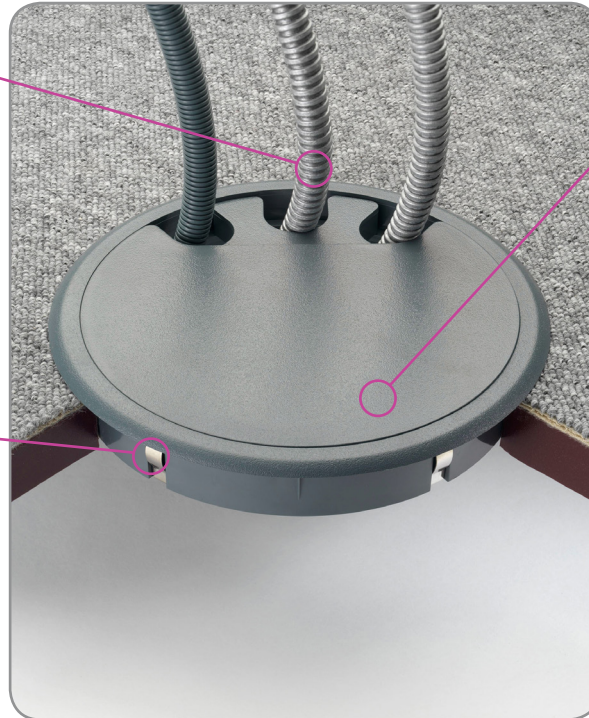

Large cable grommet (210mm)

Accommodates all cable types

Can accommodate all cable types or 5 metal conduits up to a 25mm diameter or 8 x 20mm diameter

Push down - fast fixing

The grommet can simply be secured by pushing down into position

PC/ABS (Grey as standard)

Manufactured from hard wearing durable flame retardant PC/ABS in Grey as standard (alternative colours available as special order)

- 'Fast-Fit' installation from floor tile fixing to cable deployment
- Allows simple access for services underfloor to workstations of all kinds
- UL 94 VO Flame class rating
- Floor service unit conforms to IEC-61534-22
- Recommended for installation in light traffic areas
- Integral carpet gripper spikes