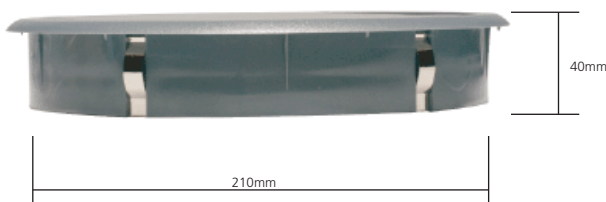

Large cable grommet (210mm)

Accommodates all cable types

Can accommodate all cable types or 5 metal conduits up to a 25mm diameter or 8 x 20mm diameter

Push down - fast fixing

The grommet can simply be secured by pushing down into position

PC/ABS (Grey as standard)

Manufactured from hard wearing durable flame retardant PC/ABS in Grey as standard (alternative colours available as special order)

- 'Fast-Fit' installation from floor tile fixing to cable deployment
- Allows simple access for services underfloor to workstations of all kinds
- UL 94 VO Flame class rating
- Floor service unit conforms to IEC-61534-22
- Recommended for installation in light traffic areas
- Integral carpet gripper spikes

Maximum number of conduits accepted when lid is in place.

Large cable grommet (210mm)

PCFG238G
12 x 16mm
8 x 20mm
4 x 25mm
3 x 32mm

Code	Description
PCFG238G	210mm Grommet