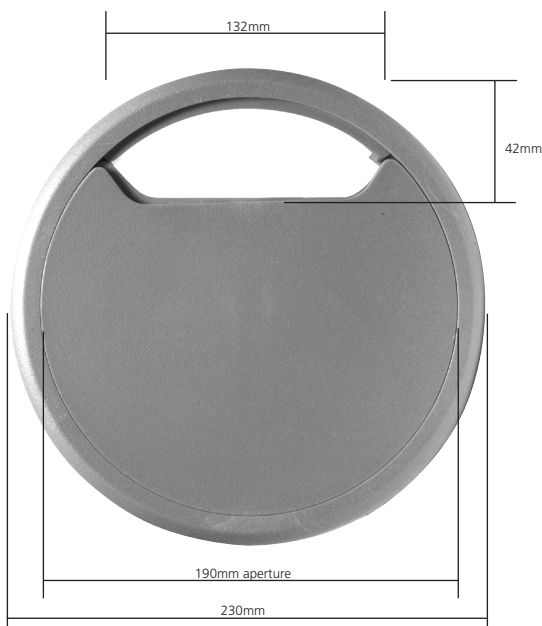

Large cable grommet (210mm)

Accommodates all cable types

Can accommodate all cable types or 5 metal conduits up to a 25mm diameter or 8 x 20mm diameter

Push down - fast fixing

The grommet can simply be secured by pushing down into position

PC/ABS (Grey as standard)

Manufactured from hard wearing durable flame retardant PC/ABS in Grey as standard (alternative colours available as special order)

- 'Fast-Fit' installation from floor tile fixing to cable deployment
- Allows simple access for services underfloor to workstations of all kinds
- UL 94 VO Flame class rating
- Floor service unit conforms to IEC-61534-22
- Recommended for installation in light traffic areas
- Integral carpet gripper spikes

Maximum number of conduits accepted when lid is in place.

Large cable grommet (210mm)

PCFG238G
12 x 16mm
8 x 20mm
4 x 25mm
3 x 32mm

Code	Description
PCFG238G	210mm Grommet