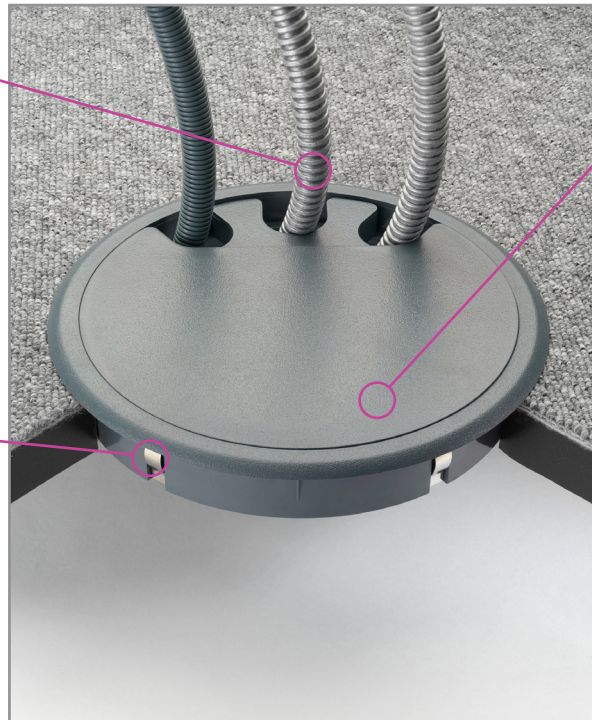

Push down - fast fixing

The grommet can simply be secured by pushing down into position

- 'Fast-Fit' installation from floor tile fixing to cable deployment
- Allows simple access for services underfloor to workstations of all kinds
- UL 94 VO Flame class rating
- Integral carpet gripper spikes
- Floor service unit conforms to IEC-61534-22

Description

PCFG235G

127mm Grommet

Please note that the cut out size for our standard cable grommet is 127mm diameter.

Large Cable Grommet (210mm)

Accommodates all cable types

Can accommodate all cable types or 5 metal conduits up to a 25mm diameter or 8 x 20mm diameter

Push down - fast fixing

The grommet can simply be secured by pushing down into position

PC/ABS (Grey as standard)

Manufactured from hard wearing durable flame retardant PC/ABS in Grey as standard (alternative colours available as special order)

- 'Fast-Fit' installation from floor tile fixing to cable deployment
- Allows simple access for services underfloor to workstations of all kinds
- UL 94 VO Flame class rating
- Floor service unit conforms to IEC-61534-22
- Recommended for installation in light traffic areas
- Integral carpet gripper spikes