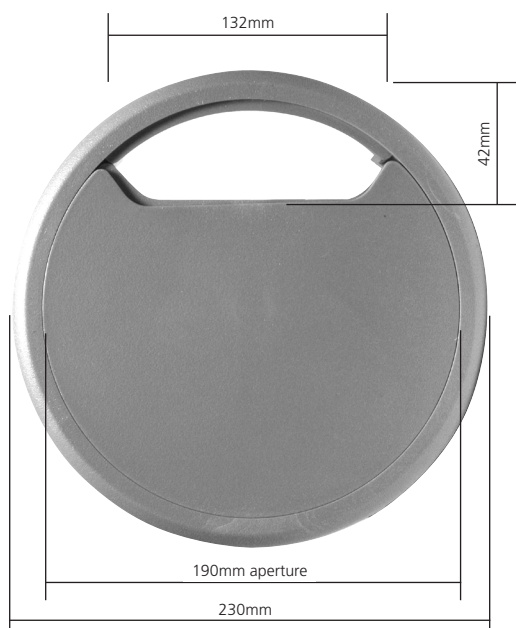

Standard Cable Grommet (127mm)

Accommodates all cable types

Can accommodate all cable types or 3 metal conduits up to a 25mm diameter or 4 x 20mm diameter

PC/ABS (Grey as standard)

Manufactured from hard wearing durable flame retardant PC/ABS in Grey as standard (alternative colours available as special order)

Description

PCFG235G

127mm Grommet

Please note that the cut out size for our standard cable grommet is 127mm diameter.

Large Cable Grommet (210mm)

Accommodates all cable types

Can accommodate all cable types or 5 metal conduits up to a 25mm diameter or 8 x 20mm diameter

Push down - fast fixing

The grommet can simply be secured by pushing down into position

PC/ABS (Grey as standard)

Manufactured from hard wearing durable flame retardant PC/ABS in Grey as standard (alternative colours available as special order)

Maximum number of conduits accepted when lid is in place.

Large cable grommet (210mm)	
PCFG238G	
12 x 16mm	
8 x 20mm	
4 x 25mm	
3 x 32mm	

Code	Description
PCFG238G	210mm Grommet

Please note that the cut out size for our large cable grommet is 210mm diameter.