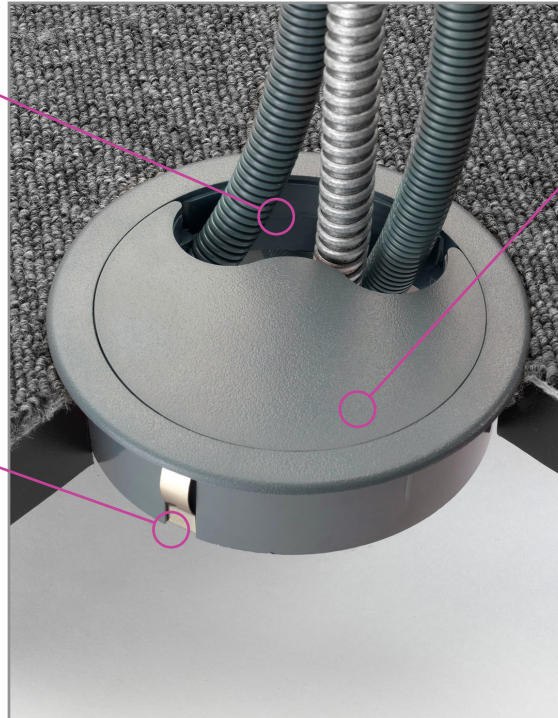

Standard Cable Grommet (127mm)

Accommodates all cable types

Can accommodate all cable types or 3 metal conduits up to a 25mm diameter or 4 x 20mm diameter

PC/ABS (Grey as standard)

Manufactured from hard wearing durable flame retardant PC/ABS in Grey as standard (alternative colours available as special order)

Push down - fast fixing

The grommet can simply be secured by pushing down into position

- 'Fast-Fit' installation from floor tile fixing to cable deployment
- Allows simple access for services underfloor to workstations of all kinds
- UL 94 VO Flame class rating
- Integral carpet gripper spikes
- Floor service unit conforms to IEC-61534-22

Push down - fast fixing

The grommet can simply be secured by pushing down into position

PC/ABS (Grey as standard)

Manufactured from hard wearing durable flame retardant PC/ABS in Grey as standard (alternative colours available as special order)

- 'Fast-Fit' installation from floor tile fixing to cable deployment
- Allows simple access for services underfloor to workstations of all kinds
- UL 94 VO Flame class rating
- Floor service unit conforms to IEC-61534-22
- Recommended for installation in light traffic areas
- Integral carpet gripper spikes