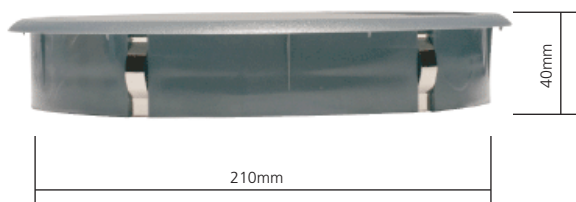

Standard Cable Grommet (127mm)

Accommodates all cable types

Can accommodate all cable types or 3 metal conduits up to a 25mm diameter or 4 x 20mm diameter

PC/ABS (Grey as standard)

Manufactured from hard wearing durable flame retardant PC/ABS in Grey as standard (alternative colours available as special order)

Push down - fast fixing

The grommet can simply be secured by pushing down into position

- 'Fast-Fit' installation from floor tile fixing to cable deployment
- Allows simple access for services underfloor to workstations of all kinds
- UL 94 VO Flame class rating
- Integral carpet gripper spikes
- Floor service unit conforms to IEC-61534-22

Description

PCFG235G

127mm Grommet

Please note that the cut out size for our standard cable grommet is 127mm diameter.

Large Cable Grommet (210mm)

Accommodates all cable types

Can accommodate all cable types or 5 metal conduits up to a 25mm diameter or 8 x 20mm diameter

Push down - fast fixing

The grommet can simply be secured by pushing down into position

PC/ABS (Grey as standard)

Manufactured from hard wearing durable flame retardant PC/ABS in Grey as standard (alternative colours available as special order)