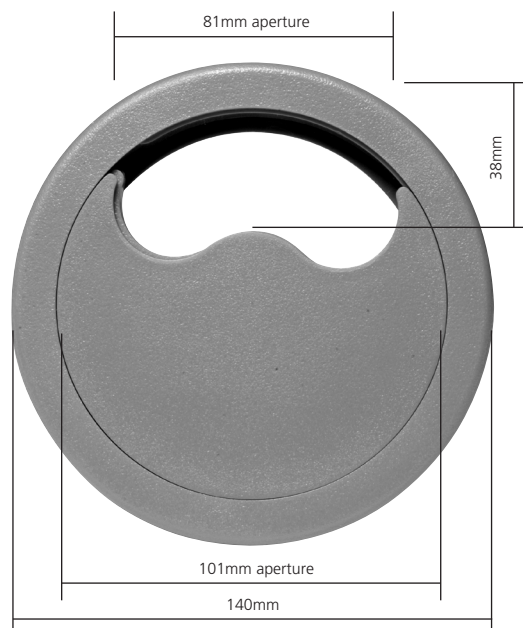

Push down - fast fixing

The grommet can simply be secured by pushing down into position

- 'Fast-Fit' installation from floor tile fixing to cable deployment
- Allows simple access for services underfloor to workstations of all kinds
- UL 94 VO Flame class rating
- Integral carpet gripper spikes
- Floor service unit conforms to IEC-61534-22

Maximum number of conduits accepted when lid is in place.

Standard cable grommet (127mm)

PCFG235G

8 x 16mm

4 x 20mm

3 x 25mm

2 x 32mm

Code

Description

PCFG235G

127mm Grommet

Please note that the cut out size for our standard cable grommet is 127mm diameter.

Large Cable Grommet (210mm)

Accommodates all cable types

Can accommodate all cable types or 5 metal conduits up to a 25mm diameter or 8 x 20mm diameter

Maximum number of conduits accepted when lid is in place.

Large cable grommet (210mm)	
PCFG238G	
12 x 16mm	
8 x 20mm	
4 x 25mm	
3 x 32mm	

Code	Description
PCFG238G	210mm Grommet

Please note that the cut out size for our large cable grommet is 210mm diameter.