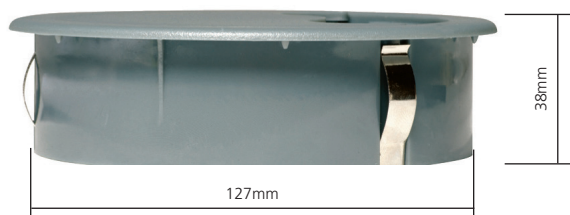

Push down - fast fixing

The grommet can simply be secured by pushing down into position

- 'Fast-Fit' installation from floor tile fixing to cable deployment
- Allows simple access for services underfloor to workstations of all kinds
- UL 94 VO Flame class rating
- Integral carpet gripper spikes
- Floor service unit conforms to IEC-61534-22

Maximum number of conduits accepted when lid is in place.

Standard cable grommet (127mm)

PCFG235G

8 x 16mm

4 x 20mm

3 x 25mm

2 x 32mm

Code

Description

PCFG235G

127mm Grommet

Please note that the cut out size for our standard cable grommet is 127mm diameter.

Large Cable Grommet (210mm)

Accommodates all cable types

Can accommodate all cable types or 5 metal conduits up to a 25mm diameter or 8 x 20mm diameter

Push down - fast fixing

The grommet can simply be secured by pushing down into position

PC/ABS (Grey as standard)

Manufactured from hard wearing durable flame retardant PC/ABS in Grey as standard (alternative colours available as special order)