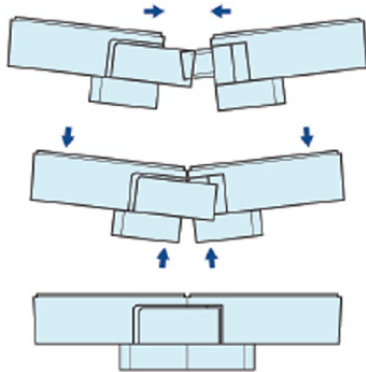

Installation Guide

21 / 26 Series Cable Hive

Clamping Method Instructions

To Assemble

Tilt upwards and locate interlocking lugs.
Click into place.

To Release

Gently squeeze interlocking lugs.

Series Dimensions

26 Series

21 Series

maximum number of conduits accepted when lid is in place					
CFG235G	CFG238G	PH261G	PHC261G	PG211G	PGC211G
8 x 16mm	12 x 16mm	4 x 16mm	8 x 16mm	10 x 16mm	16 x 16mm
4 x 20mm	8 x 20mm	3 x 20mm	3 x 20mm	6 x 20mm	9 x 20mm
3 x 25mm	4 x 25mm	2 x 25mm	3 x 25mm	3 x 25mm	5 x 25mm
2 x 32mm	3 x 32mm	1 x 32mm	2 x 32mm	3 x 32mm	3 x 32mm