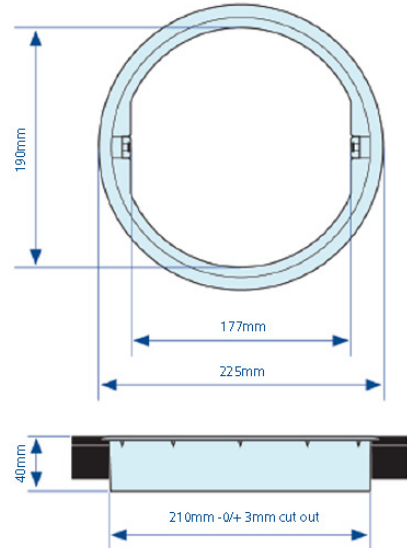

Installation Guide

21 / 26 Series Cable Hive

Clamping Method Instructions

To Assemble

Tilt upwards and locate interlocking lugs.
Click into place.

To Release

Gently squeeze interlocking lugs.

Series Dimensions

26 Series

21 Series

maximum number of conduits accepted when lid is in place					
CFG235G	CFG238G	PH261G	PHC261G	PG211G	PGC211G
8 x 16mm	12 x 16mm	4 x 16mm	8 x 16mm	10 x 16mm	16 x 16mm
4 x 20mm	8 x 20mm	3 x 20mm	3 x 20mm	6 x 20mm	9 x 20mm
3 x 25mm	4 x 25mm	2 x 25mm	3 x 25mm	3 x 25mm	5 x 25mm
2 x 32mm	3 x 32mm	1 x 32mm	2 x 32mm	3 x 32mm	3 x 32mm