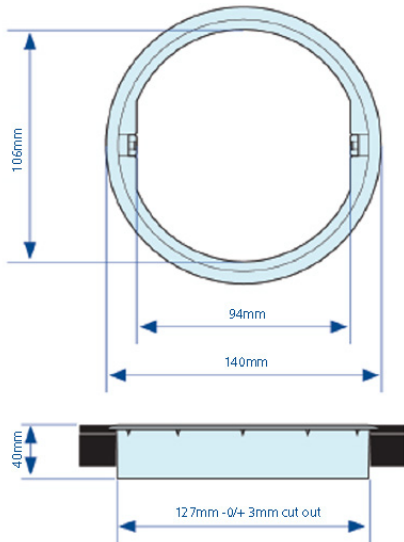

Installation Guide

21 / 26 Series Cable Hive

Clamping Method Instructions

To Assemble

Tilt upwards and locate interlocking lugs.
Click into place.

To Release

Gently squeeze interlocking lugs.

Series Dimensions

26 Series

21 Series

maximum number of conduits accepted when lid is in place					
CFG235G	CFG238G	PH261G	PHC261G	PG211G	PGC211G
8 x 16mm	12 x 16mm	4 x 16mm	8 x 16mm	10 x 16mm	16 x 16mm
4 x 20mm	8 x 20mm	3 x 20mm	3 x 20mm	6 x 20mm	9 x 20mm
3 x 25mm	4 x 25mm	2 x 25mm	3 x 25mm	3 x 25mm	5 x 25mm
2 x 32mm	3 x 32mm	1 x 32mm	2 x 32mm	3 x 32mm	3 x 32mm