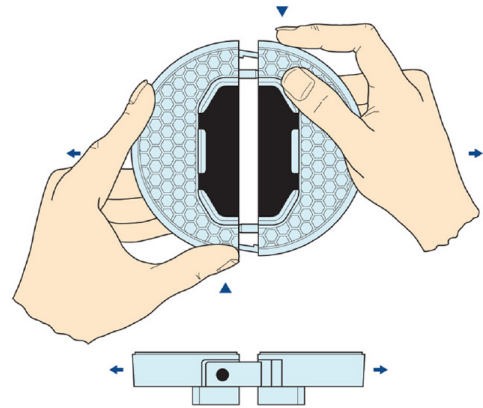

Installation Guide

21 / 26 Series Cable Hive

Clamping Method Instructions

To Assemble

Tilt upwards and locate interlocking lugs.
Click into place.

To Release

Gently squeeze interlocking lugs.

Series Dimensions

26 Series

21 Series

maximum number of conduits accepted when lid is in place					
CFG235G	CFG238G	PH261G	PHC261G	PG211G	PGC211G
8 x 16mm	12 x 16mm	4 x 16mm	8 x 16mm	10 x 16mm	16 x 16mm
4 x 20mm	8 x 20mm	3 x 20mm	3 x 20mm	6 x 20mm	9 x 20mm
3 x 25mm	4 x 25mm	2 x 25mm	3 x 25mm	3 x 25mm	5 x 25mm
2 x 32mm	3 x 32mm	1 x 32mm	2 x 32mm	3 x 32mm	3 x 32mm