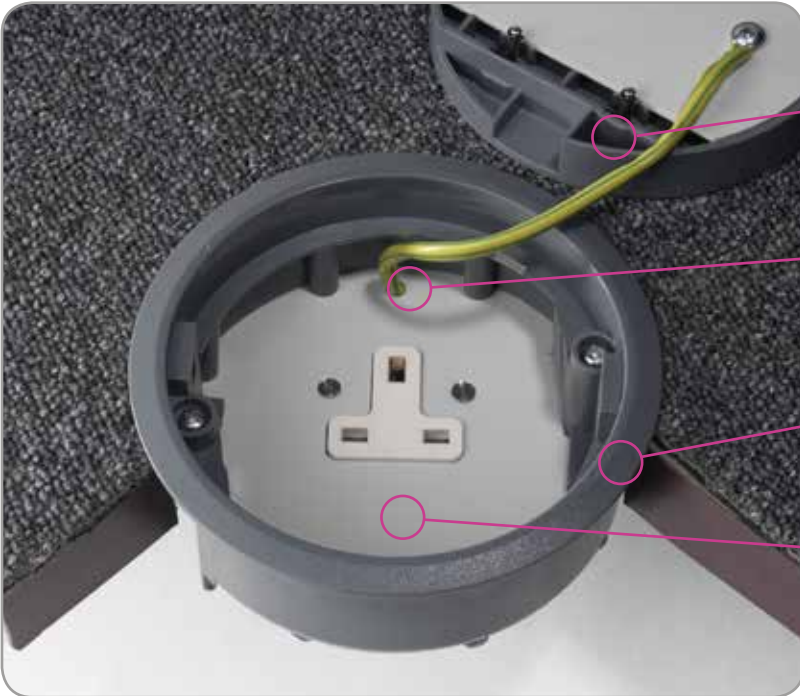

Cable Hives®

Cable hives are an alternative to floor boxes & slab boxes for taking underfloor power to under desk level. They offer an ideal solution for a fast, simple and unobtrusive installation. Easy to install and relocate if necessary, cable hives are ideal for use with our Conti power module, perfect for any office power requirements.

power distribution

- Installed in less than 5 seconds – removed in less than 10 seconds (No tools required for fitting)
- Available in 127mm and 210mm (Outside diameter: 140mm and 225mm respectively)
- Quality, reliability and safety come as standard
- Self closing lifting handles
- Manufactured from polycarbonate – ABS in standard grey (RAL 7031)
- Fasteners will work on panel thickness of 5mm and upwards
- Panel cut out diameter: 127mm and 210mm

Reversible centre lid - 6mm carpet cut for improved installation aesthetics

Centre lid retainer - for added security. Eliminates lid loss

Hive colour - Grey, RAL7031 (other colours available)

Power sockets - Provide strain relief clearance for moulded plugs

Angled standard RCD cleaners hive

Our angled standard RCD Cleaners Hive has been designed to allow the fitment of moulded 13A plug tops with strain relief without stressing the flex hence its new angled design. Designed to power 230V vacuum cleaners.