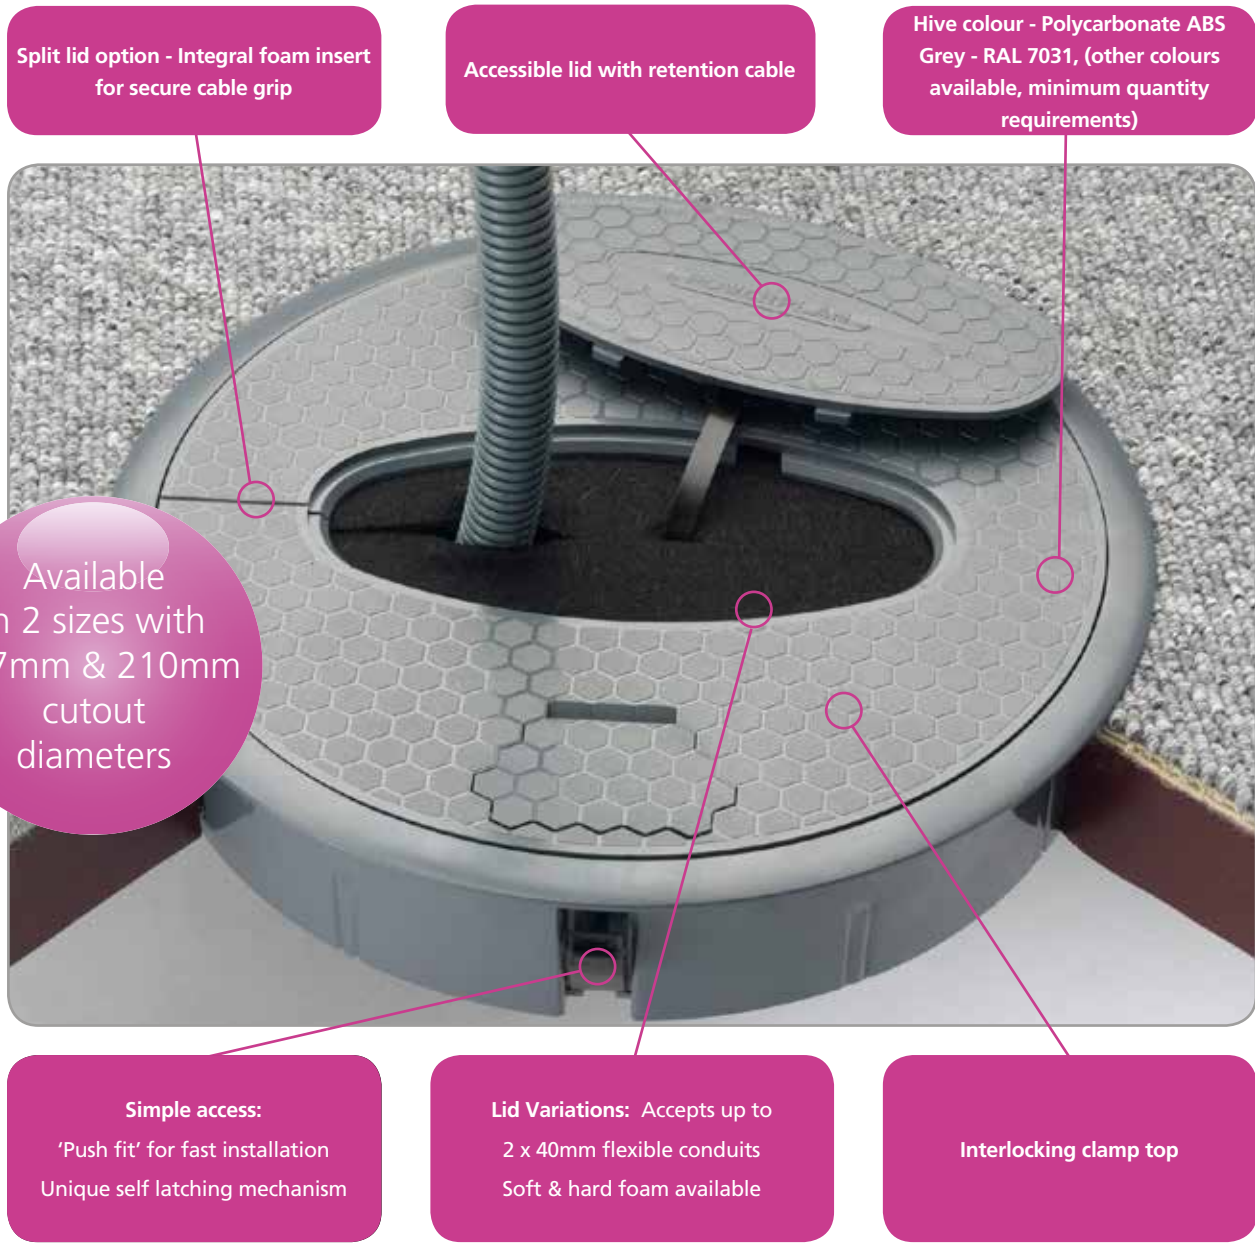

Cable Hives®

Cable hives are an alternative to floor boxes & slab boxes for taking underfloor power to under desk level. They offer an ideal solution for a fast, simple and unobtrusive installation. Easy to install and relocate if necessary, cable hives are ideal for use with our Conti power module, perfect for any office power requirements.

power distribution

- Installed in less than 5 seconds – removed in less than 10 seconds (No tools required for fitting)
- Available in 127mm and 210mm (Outside diameter: 140mm and 225mm respectively)
- Quality, reliability and safety come as standard
- Self closing lifting handles
- Manufactured from polycarbonate – ABS in standard grey (RAL 7031)
- Fasteners will work on panel thickness of 5mm and upwards
- Panel cut out diameter: 127mm and 210mm

Reversible centre lid - 6mm carpet cut for improved installation aesthetics

Centre lid retainer - for added security. Eliminates lid loss

Hive colour - Grey, RAL7031 (other colours available)

Power sockets - Provide strain relief clearance for moulded plugs

Angled standard RCD cleaners hive

Our angled standard RCD Cleaners Hive has been designed to allow the fitment of moulded 13A plug tops with strain relief without stressing the flex hence its new angled design. Designed to power 230V vacuum cleaners.