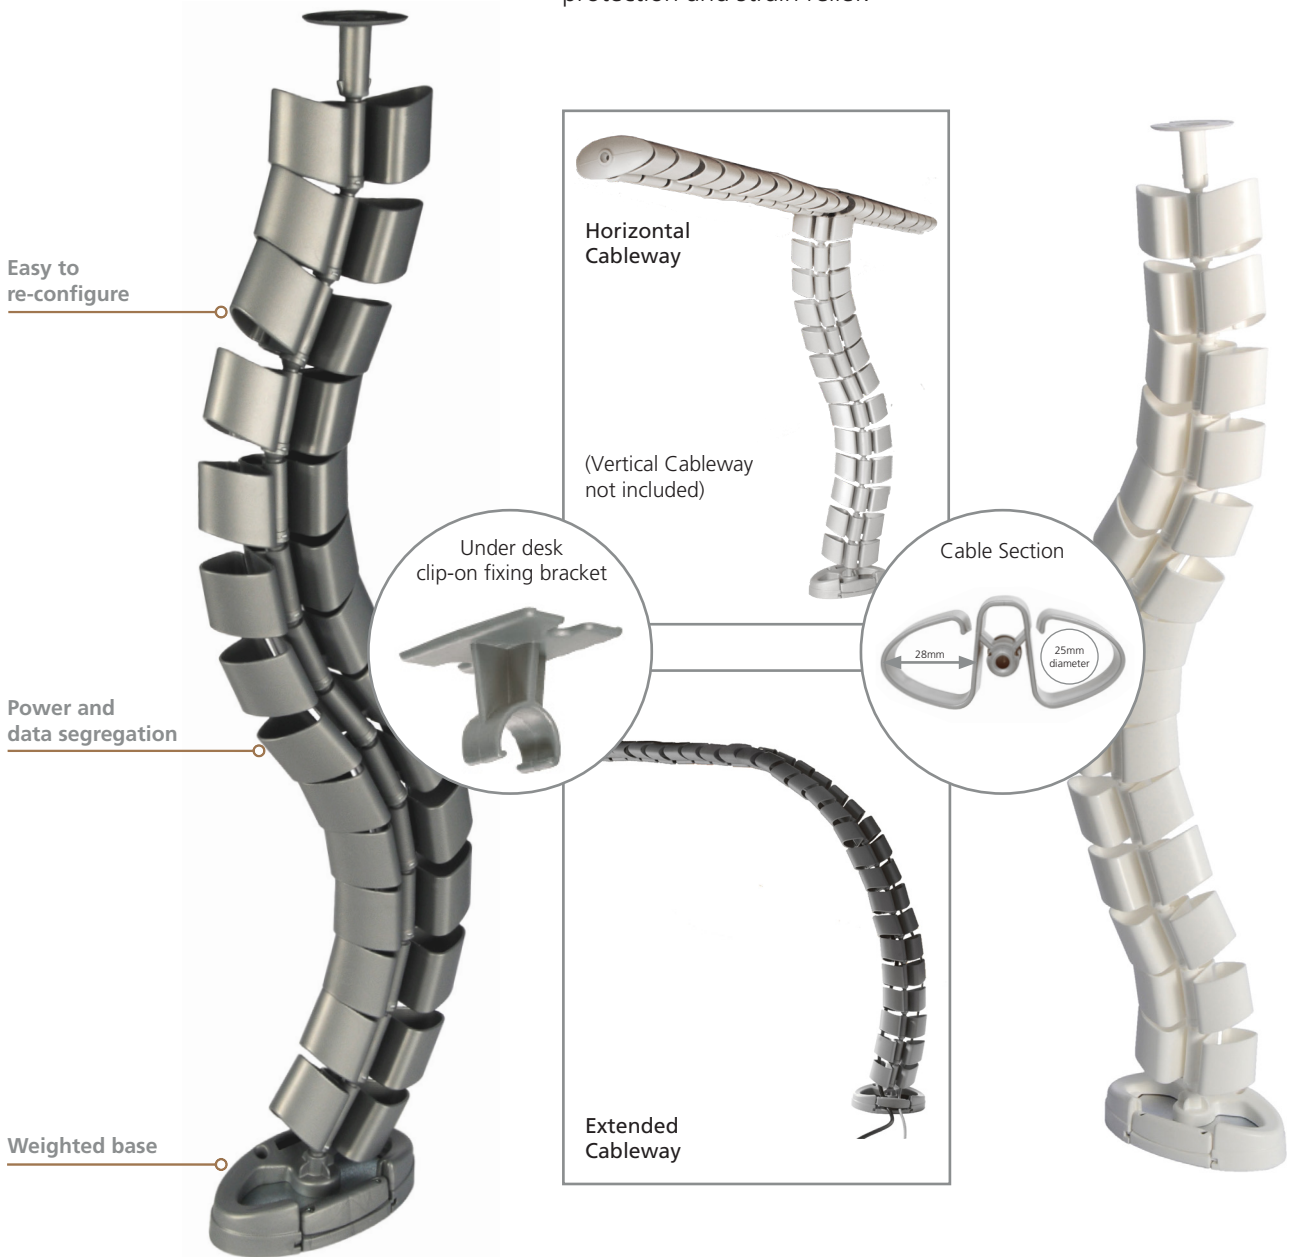

# Cable Spines

## Cableway

An attractive and practical method of cable containment. The Cableway routes cables from floor to desk and provides mechanical protection and strain relief.

### Features

- Two compartments to allow for power and data cable segregation
- Internal channel allows 3 pole connectors through
- Allows conduit up to 25mm diameter to be swiped in
- Segments are detachable for easy re-configuration
- The Vertical Cableway screws to underside of the desk using a top bracket (Fixing kit included)
- The Horizontal Cableway screw to the underside of the desk using clip-on fixing brackets (Fixing kit included)

Code	Colour	Description
660181	White	Vertical Cableway weighted base to desk including top bracket. (Approx height 780mm)
660042	Silver	Vertical Cableway weighted base to desk including top bracket. (Approx height 780mm)
660182	White	Horizontal Cableway. (Approx length 620mm)
660050	Silver	Horizontal Cableway. (Approx length 620mm)
660183	White	Extended Cableway weighted base to desk including top bracket. (Approx length 1340mm)
660046	Silver	Extended Cableway weighted base to desk including top bracket. (Approx length 1340mm)