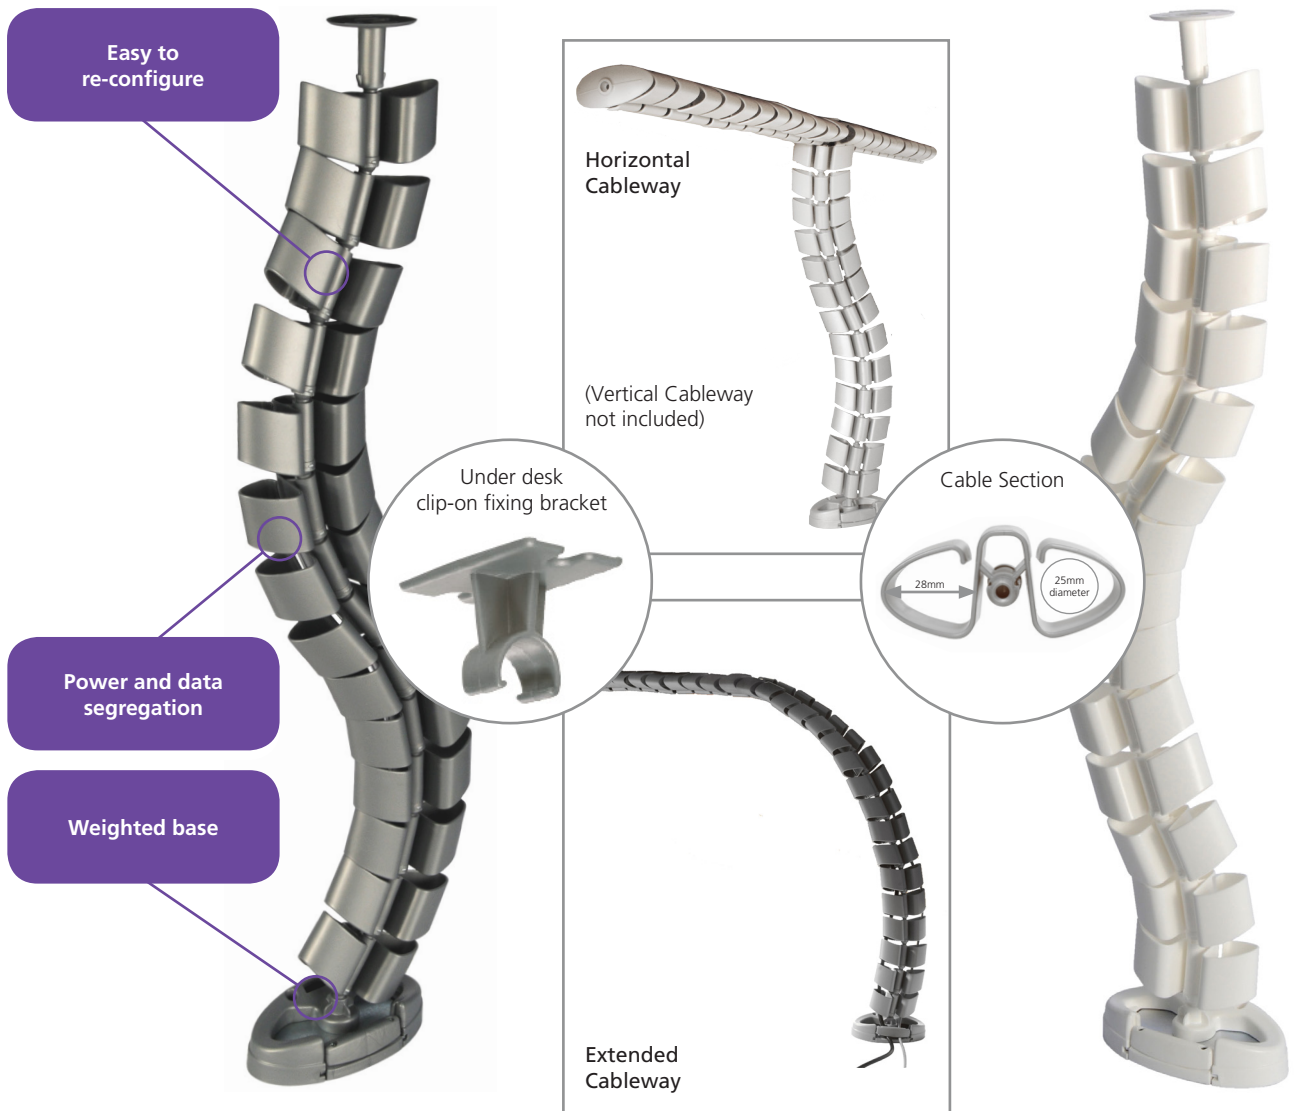

## Cableway Cable Spine

An attractive and practical method of cable containment. The Cableway routes cables from floor to desk and provides mechanical protection and strain relief.

Code	Colour	Description
660181	White	Vertical Cableway weighted base to desk including top bracket. (Approx height 780mm)
660042	Silver	Vertical Cableway weighted base to desk including top bracket. (Approx height 780mm)
660182	White	Horizontal Cableway. (Approx length 620mm)
660050	Silver	Horizontal Cableway. (Approx length 620mm)
660183	White	Extended Cableway weighted base to desk including top bracket. (Approx length 1340mm)
660046	Silver	Extended Cableway weighted base to desk including top bracket. (Approx length 1340mm)

### Features

- Two compartments to allow for power and data cable segregation
- Internal channel allows 3 pole connectors through
- Allows conduit up to 25mm diameter to be swiped in
- Segments are detachable for easy re-configuration
- The Vertical Cableway screws to underside of the desk using a top bracket (Fixing kit included)
- The Horizontal Cableway screw to the underside of the desk using clip-on fixing brackets (Fixing kit included)