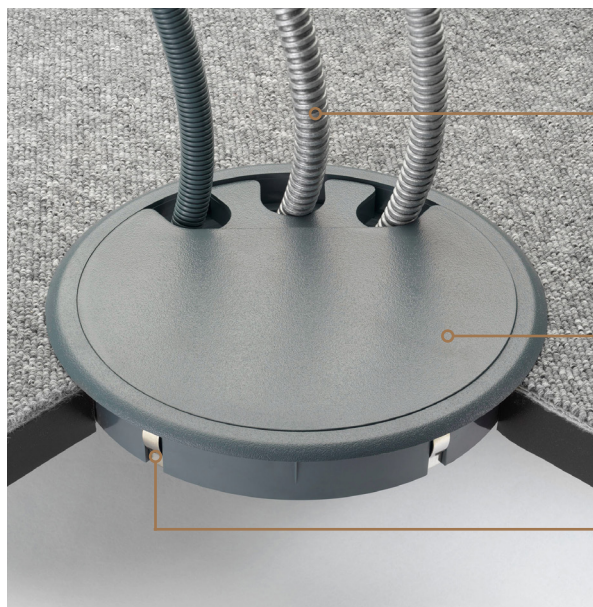

Cable Grommet

Large (210mm)