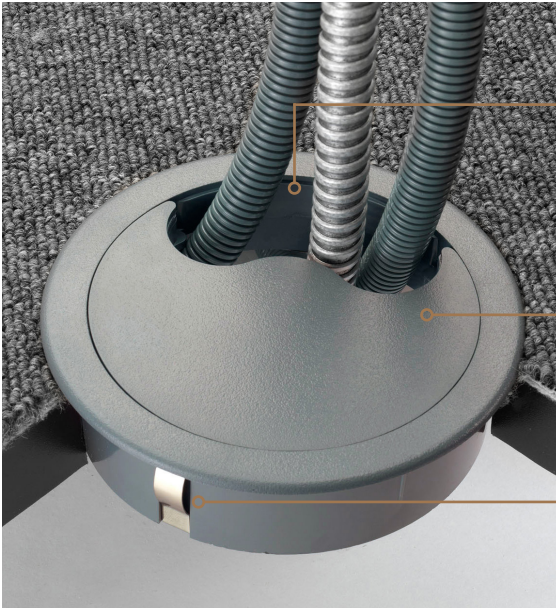

## Standard (127mm)

**Accommodates  
all cable types**

Can accommodate all cable types or 3 metal conduits up to a 25mm diameter or 4 x 20mm diameter

**PC/ABS  
(Grey as standard)**

Manufactured from hard wearing durable flame retardant PC/ABS in Grey as standard (alternative colours available as special order)

**Push down - fast fixing**

The grommet can simply be secured by pushing down into position

### Features:

- 'Fast-Fit' installation from floor tile fixing to cable deployment
- Allows simple access for services underfloor to workstations of all kinds
- UL 94 VO Flame class rating
- Integral carpet gripper spikes
- Floor service unit conforms to IEC-61534-22