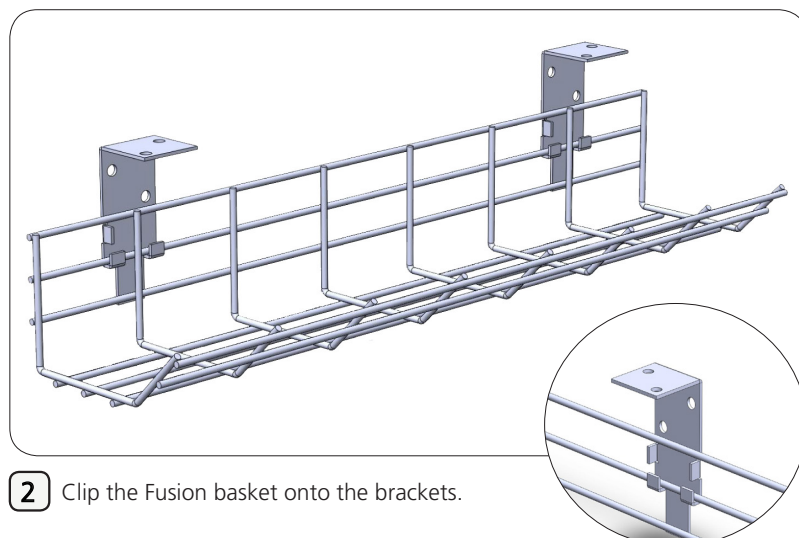

Assembly Instructions

1 Brackets can be screwed either to the back or underside of the desk.

2 Clip the Fusion basket onto the brackets.