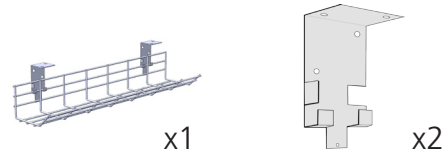

Fusion Cable Basket

Description

Fusion is a high-capacity poly coated wire cable management system. Fusion features a sloping side for easy access to cables and specially designed hook brackets to guarantee a simple and quick installation. Fusion can easily be attached to the underside of the desk or to the modesty panel.

Contents