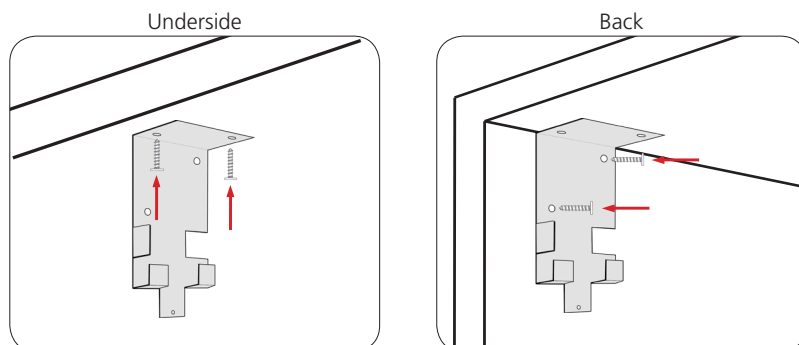

Fusion Cable Basket

Description

Fusion is a high-capacity poly coated wire cable management system. Fusion features a sloping side for easy access to cables and specially designed hook brackets to guarantee a simple and quick installation. Fusion can easily be attached to the underside of the desk or to the modesty panel.

Assembly Instructions

1 Brackets can be screwed either to the back or underside of the desk.

2 Clip the Fusion basket onto the brackets.