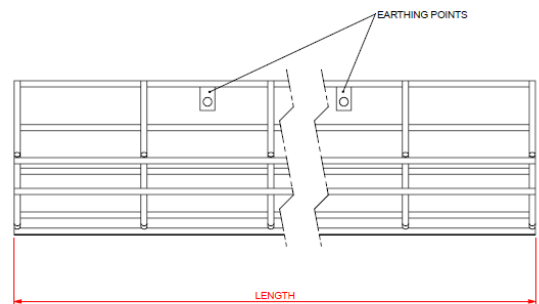

Cleaning Storage & Maintenance

Small Parts	This product does contain small parts & should be kept out of reach from young children while being assembled
Service Components	Available to order
Cleaning & Maintenance	Damp cloth, no abrasives or solvents to be used on the cosmetic surfaces. Never use strong detergents or abrasive cleaners as may damage surface finish
Handling & Storage	Do not drop or expose to moisture