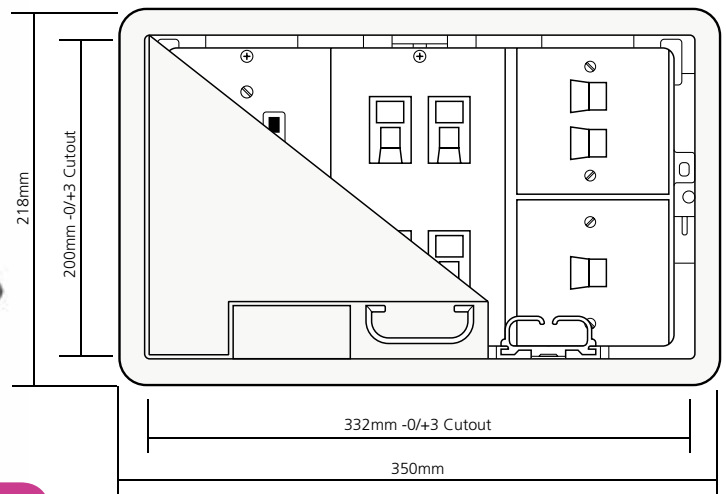

One piece floor boxes

Our one piece 20 Series 'Fast Fit' access floor box has been designed to meet the demands of the modern day working environment.

- Fast and simple tool free fixing mechanism
- Easy access for carpet fitting: the lid and trim is removed in seconds
- Quick release lid for easy access to accessory plates
- Can be pre-fitted with socket outlet and tap off unit
- Self closing lid
- Non-trip cable outlet brackets
- 3 and 4 compartment boxes are the same overall size. Compartment sizes:
 - 3 compartment: 100mm x 175mm
 - 4 compartment: 75mm x 175mm
- 85mm standard depth (other sizes available, see table opposite)

Overall Depth	Plug Space	Socket Space
85mm	30mm	45mm
100mm	45mm	45mm
115mm	60mm	45mm
130mm	75mm	45mm

Deeper options available

power distribution

Optional lockable lid

3 Compartment

Code	Description
One Piece Unwired Floor box, Grey Trim	
PP20385G	Standard 'Fast Fit' 85mm deep
PP20310G	Standard 'Fast Fit' 100mm deep
PP20311G	Standard 'Fast Fit' 115mm deep
PP20313G	Standard 'Fast Fit' 130mm deep
Add Suffix /KL	Additional overcost to fit a Key Lock to a floor box lid

4 Compartment

Code	Description
One Piece Unwired Floor box, Grey Trim	
PP20485G	Standard 'Fast Fit' 85mm deep
PP20410G	Standard 'Fast Fit' 100mm deep
PP20411G	Standard 'Fast Fit' 115mm deep
PP20413G	Standard 'Fast Fit' 130mm deep
Add Suffix /KL	Additional overcost to fit a Key Lock to a floor box lid