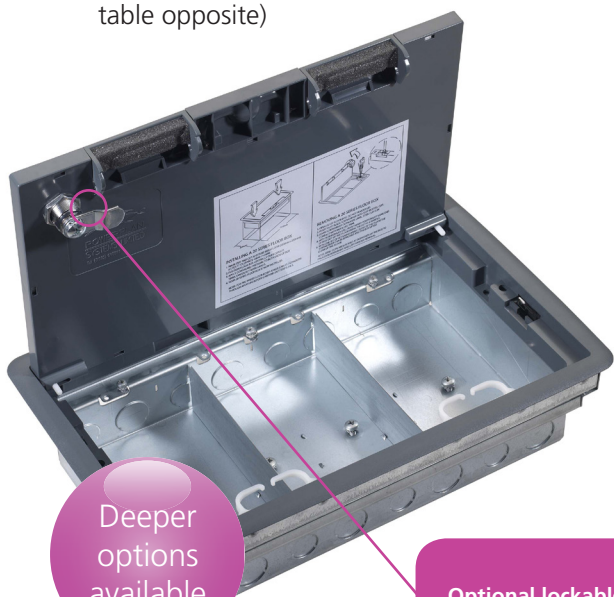

power distribution

3 Compartment

Code	Description
One Piece Unwired Floor box, Grey Trim	
PP20385G	Standard 'Fast Fit' 85mm deep
PP20310G	Standard 'Fast Fit' 100mm deep
PP20311G	Standard 'Fast Fit' 115mm deep
PP20313G	Standard 'Fast Fit' 130mm deep
Add Suffix /KL	Additional overcost to fit a Key Lock to a floor box lid

4 Compartment

Code	Description
One Piece Unwired Floor box, Grey Trim	
PP20485G	Standard 'Fast Fit' 85mm deep
PP20410G	Standard 'Fast Fit' 100mm deep
PP20411G	Standard 'Fast Fit' 115mm deep
PP20413G	Standard 'Fast Fit' 130mm deep
Add Suffix /KL	Additional overcost to fit a Key Lock to a floor box lid