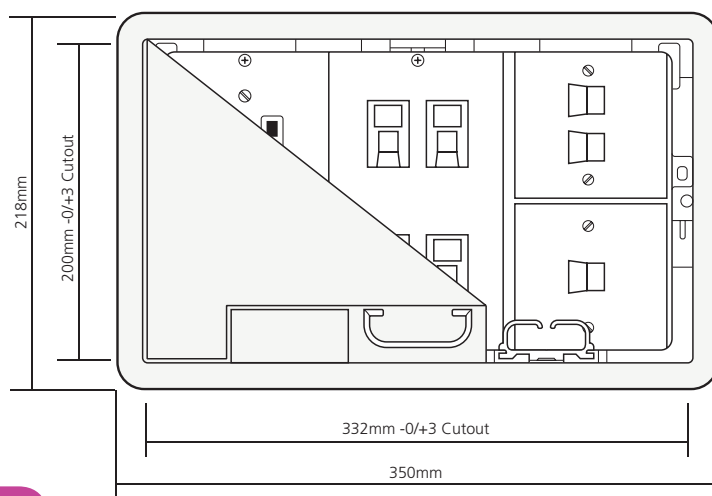

# One Piece Floor Boxes

Our one piece 20 Series 'Fast Fit' access floor box has been designed to meet the demands of the modern day working environment.

- Fast and simple tool free fixing mechanism
- Easy access for carpet fitting: the lid and trim is removed in seconds
- Quick release lid for easy access to accessory plates
- Can be pre-fitted with socket outlet and tap off unit
- Self closing lid
- Non-trip cable outlet brackets
- 3 and 4 compartment boxes are the same overall size. Compartment sizes:
  - 3 compartment: 100mm x 175mm
  - 4 compartment: 75mm x 175mm
- 85mm standard depth (other sizes available, see table opposite)

Overall Depth	Plug Space	Socket Space
85mm	30mm	45mm
100mm	45mm	45mm
115mm	60mm	45mm
130mm	75mm	45mm

**power** distribution