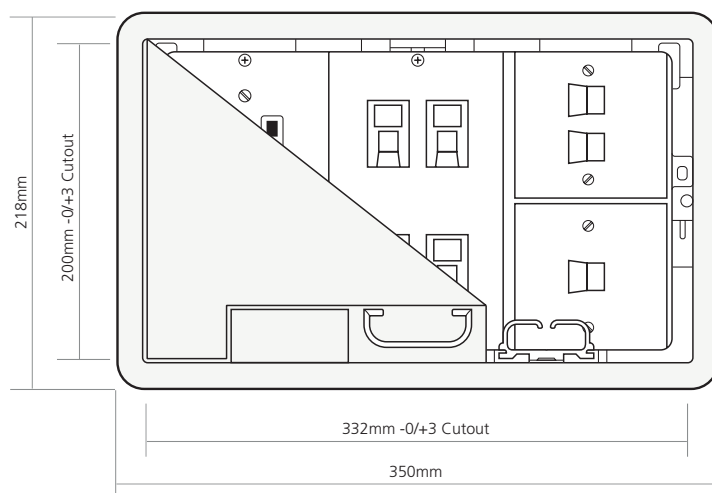

## One Piece

Our one piece 20 Series 'Fast Fit' access floor box has been designed to meet the demands of the modern day working environment.

- Fast and simple tool free fixing mechanism
- Easy access for carpet fitting: the lid and trim is removed in seconds
- Quick release lid for easy access to accessory plates
- Can be pre-fitted with socket outlet and tap off unit
- Self closing lid
- Non-trip cable outlet brackets
- 3 and 4 compartment boxes are the same overall size. Compartment sizes:
  - 3 compartment: 100mm x 175mm
  - 4 compartment: 75mm x 175mm
- 85mm standard depth (other sizes available, see table opposite)

Overall Depth	Plug Space	Socket Space
85mm	30mm	45mm
100mm	45mm	45mm
115mm	60mm	45mm
130mm	75mm	45mm

power  
distribution