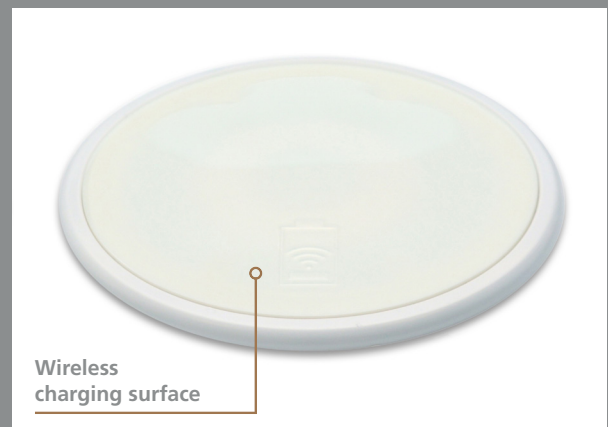

Wireless charging surface

Code	Colour	Description
90WP01BGST	Black/Silver Surround	1 x Wireless charging module 1m mains cable to 3 Pole connector
90WP01GGST	Grey/Silver Surround	
90WP01WGST	White/Silver Surround