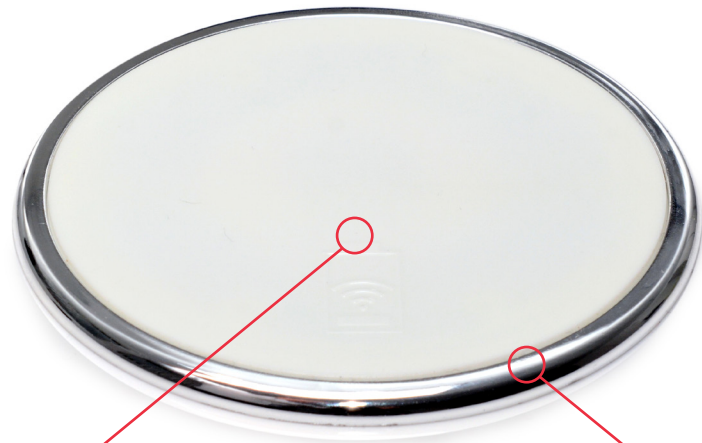

Code	Colour	Description
90FC01BGST	Black/Black Surround	1 x UK Power Socket 1 x 2 Port 4A USB Socket
90FC02GGST	Grey/Grey Surround	Power socket 3.15A individually fused with 1m mains lead to 3 Pole connector
90FC03WGST	White/White Surround	
90FC04BGST	Black/Black Surround	1 x UK Power Socket 1 x 2 Port 4A USB Socket
90FC05GGST	Grey/Grey Surround	Power socket 5A individually fused with 1m mains lead to 3 Pole connector
90FC06WGST	White/White Surround	
90FC07BGST	Black/Black Surround	1 x Schuko Power Socket 1 x 2 Port 4A USB Socket
90FC08GGST	Grey/Grey Surround	Power socket shuttered with 1m mains lead to 3 Pole connector
90FC09WGST	White/White Surround	

Note: Other international socket options are available so please discuss with a member of our sales team.

PortHole Wireless Charging Module

This award winning version of PortHole takes charging to the next level - wireless! It is ideal for adapting an 80mm cable hole or for upgrading your existing PortHole and PortHole II modules.

Wireless charging surface

Wireless charging surface

Available with silver or matching surround to deflect spillages

the **ELECTRICAL**
Industry awards
WINNER 2014

Code	Colour	Description
90WP01BGST	Black/Silver Surround	1 x Wireless charging module
90WP01GGST	Grey/Silver Surround	1m mains cable to 3 Pole connector
90WP01WGST	White/Silver Surround	