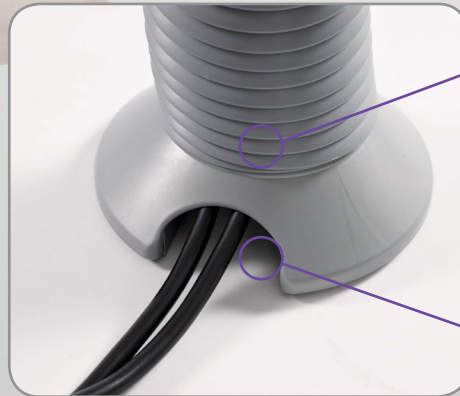

Spiral Cable Spine

This unique desk to floor cable management spine offers exceptionally quick and easy installation plus a large cable carrying capacity and a good aesthetic appearance.

Code	Colour	Description
660132	Black	Spiral Cable Spine
660133	White	Spiral Cable Spine
660130	Silver	Spiral Cable Spine

Diameter 69mm

Cable exit
29mm (H) x 50mm (W)
Fits 25mm conduit

solutions
ergo

Simple install by single screw into desktop

Large capacity to accommodate a number of different sized cables

Cable exit

Spring like expansion from 150mm to 1300mm