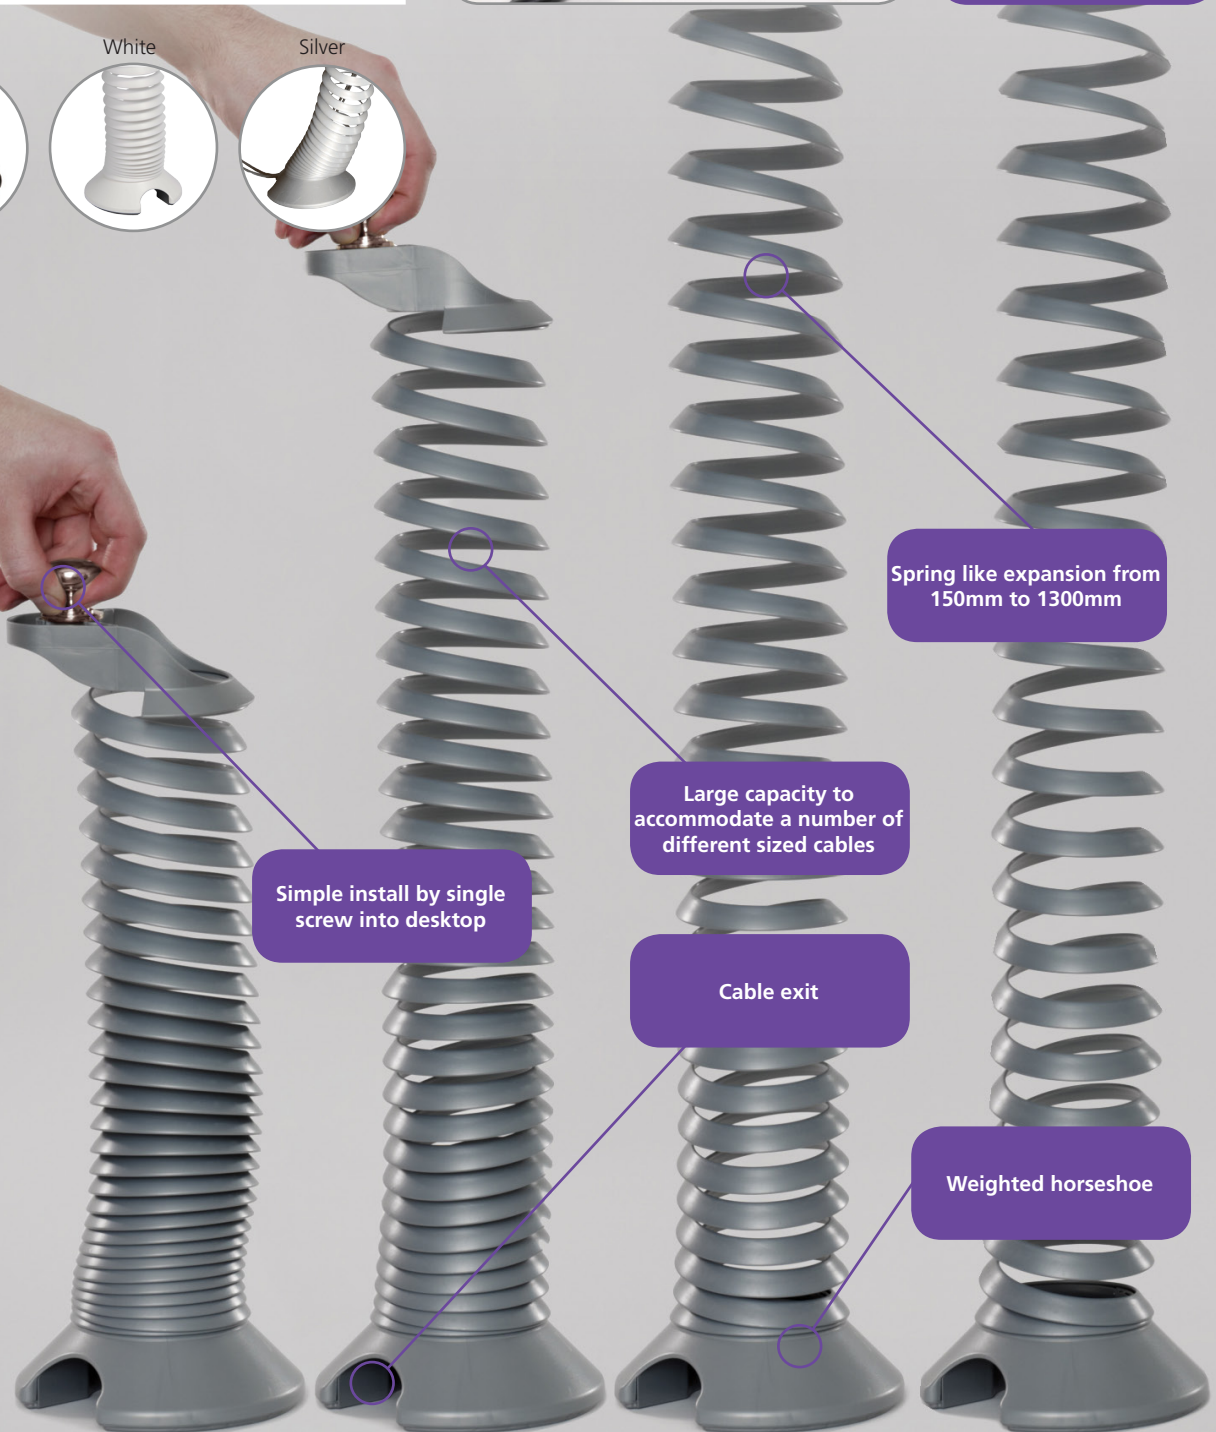

Spiral Cable Spine

This unique desk to floor cable management spine offers exceptionally quick and easy installation plus a large cable carrying capacity and a good aesthetic appearance.

Code	Colour	Description
660132	Black	Spiral Cable Spine
660133	White	Spiral Cable Spine
660130	Silver	Spiral Cable Spine

Diameter 69mm

Cable exit
29mm (H) x 50mm (W)
Fits 25mm conduit

solutions
ergo

Simple install by single screw into desktop

Large capacity to accommodate a number of different sized cables

Cable exit

Spring like expansion from 150mm to 1300mm

Weighted horseshoe