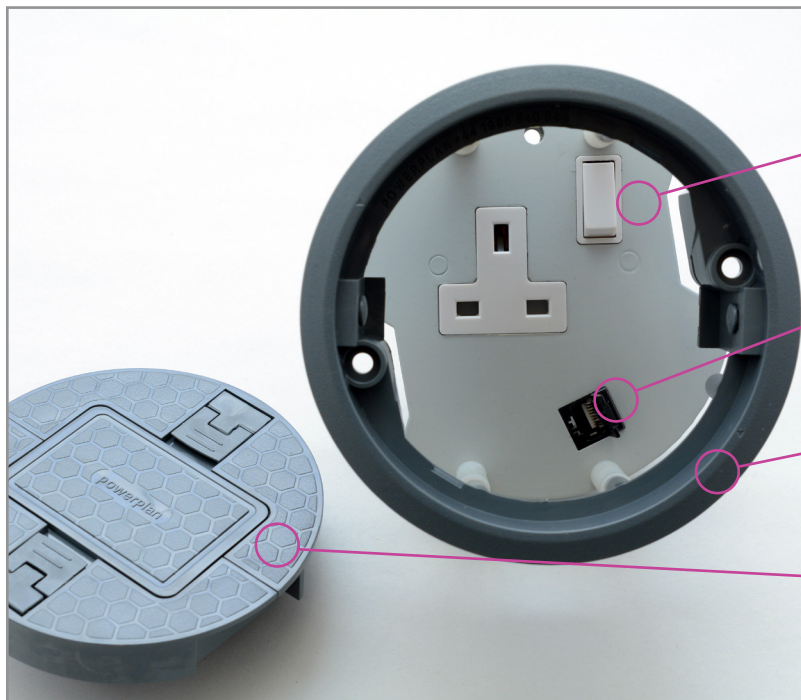

Available in 2 sizes with 127mm and 210mm cutout diameters

Simple access:
'Push fit' for fast installation
Unique self latching mechanism

Lid Variations: Accepts up to 2 x 40mm flexible conduits
Soft and hard foam available

Interlocking clamp top

- Installed in less than 5 seconds – removed in less than 10 seconds (No tools required for fitting)
- Available in 127mm and 210mm (Outside diameter: 140mm and 230mm respectively)
- Quality, reliability and safety come as standard
- Self closing lifting handles
- Manufactured from polycarbonate – ABS in standard grey (RAL 7031)
- Fasteners will work on panel thickness of 5mm and upwards
- Panel cut out diameter: 127mm and 210mm

- Single 13A switched socket
- Switched socket available with data keystone
- Hive colour - Grey, RAL7031 (other colours available)
- Hive live with removable centre section for cable exit

Angled standard RCD cleaners hive

Our angled standard RCD Cleaners Hive has been designed to allow the fitment of moulded 13A plug tops with strain relief without stressing the flex hence its new angled design. Designed to power 230V vacuum cleaners.