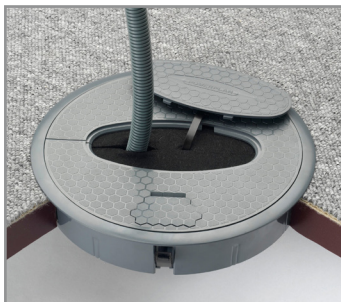

Large Power and Data Hive

Lid	Body	2 x 13A switched, 4 x RJ45 cut-outs	Power/Data Hive Complete
Code	Height	Description	
PPGC215G	107mm	Large Power/Data Hive 2x Socket and 4x RJ45	
PPGC215G/RCD	107mm	Large Power/Data Hive 2x Socket (RCD) and 4x RJ45	

Please note that the cut out size for our large cable hives is 210mm diameter.