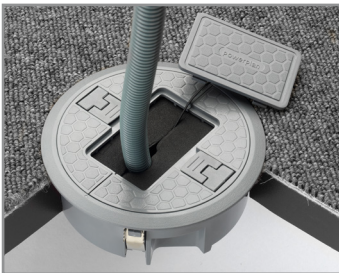

Standard Cable Hive

Code	Height	Description
PPHC261G	40mm	Standard Cable Hive