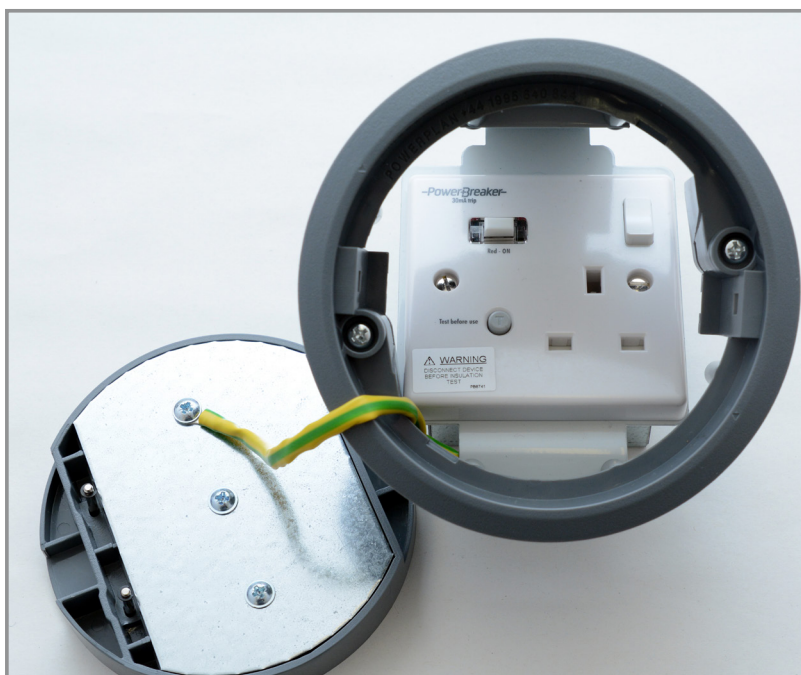

Cable hives are an alternative to floor boxes and slab boxes for taking underfloor power to under desk level. They offer an ideal solution for a fast, simple and unobtrusive installation. Easy to install and relocate if necessary, cable hives are ideal for use with our Conti power module, perfect for any office power requirements.

Interlocking clamp top

- Installed in less than 5 seconds – removed in less than 10 seconds (No tools required for fitting)
- Available in 127mm and 210mm (Outside diameter: 140mm and 230mm respectively)
- Quality, reliability and safety come as standard
- Self closing lifting handles
- Manufactured from polycarbonate – ABS in standard grey (RAL 7031)
- Fasteners will work on panel thickness of 5mm and upwards
- Panel cut out diameter: 127mm and 210mm

- Single 13A switched socket
- Switched socket available with data keystone
- Hive colour - Grey, RAL7031 (other colours available)
- Hive live with removable centre section for cable exit

Angled standard RCD cleaners hive

Our angled standard RCD Cleaners Hive has been designed to allow the fitment of moulded 13A plug tops with strain relief without stressing the flex hence its new angled design. Designed to power 230V vacuum cleaners.