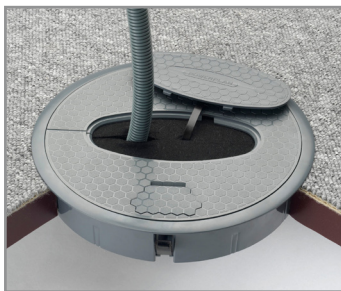

Large Power Hive

Lid	Body	2 x 13A Switched Sockets	Power Hive Complete
Code	Height	Description	
PPGC212G	107mm	Large Power Cable Hive 2x Socket	
PPGC212G/RCD	107mm	RCD Large Power Cable Hive 2x Sockets