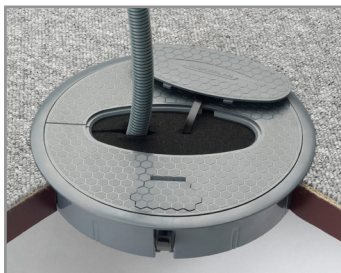

Large Data Hive

Lid	Body	4 x RJ45 cut-outs	Data Hive Complete
Code	Height	Description	
PPGC214G	107mm	Large Data Hive c/w data box 4 x RJ45