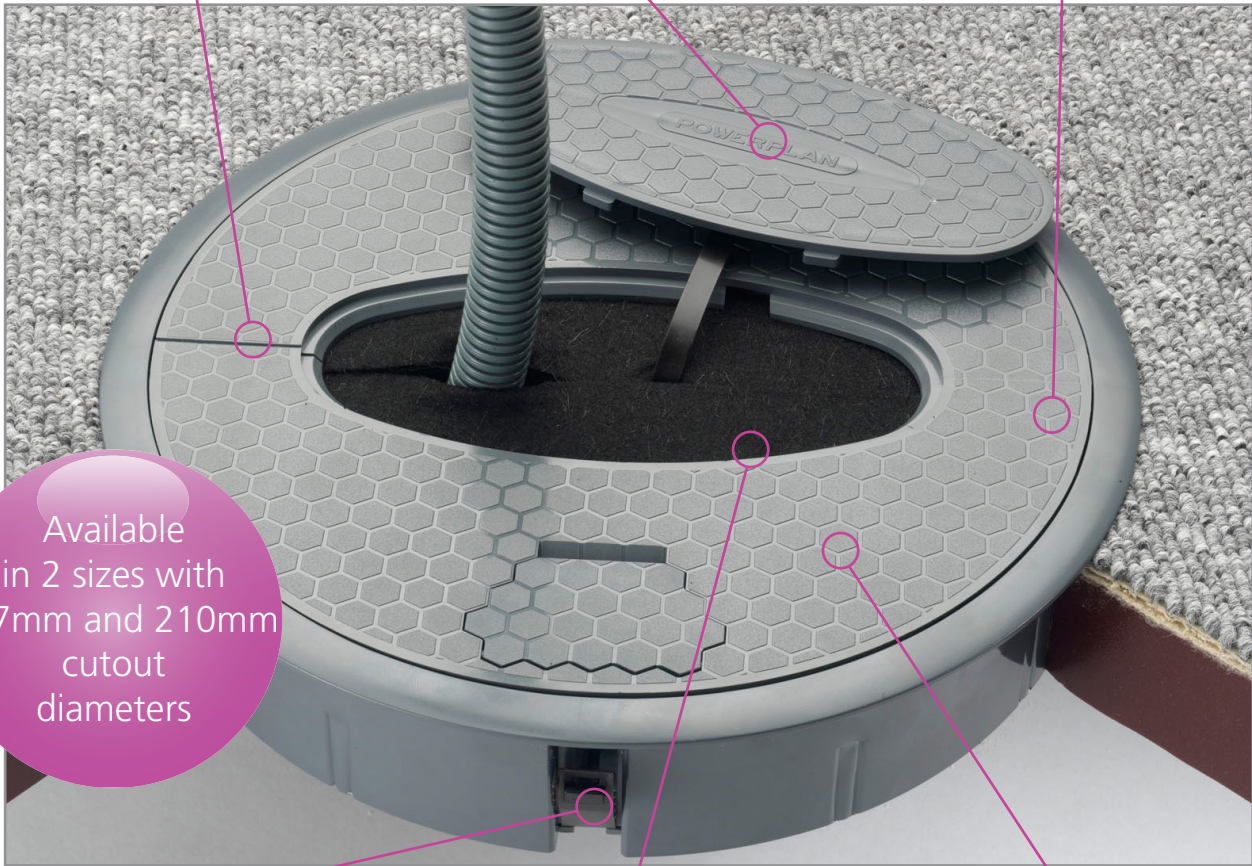

Cable hives are an alternative to floor boxes and slab boxes for taking underfloor power to under desk level. They offer an ideal solution for a fast, simple and unobtrusive installation. Easy to install and relocate if necessary, cable hives are ideal for use with our Conti power module, perfect for any office power requirements.

Split lid option - Integral foam insert for secure cable grip

Accessible lid with retention cable

Hive colour - Polycarbonate ABS
Grey - RAL 7031, (other colours available, minimum quantity requirements)

Available in 2 sizes with 127mm and 210mm cutout diameters

Simple access:
'Push fit' for fast installation
Unique self latching mechanism

Lid Variations: Accepts up to 2 x 40mm flexible conduits
Soft and hard foam available

Our angled standard RCD Cleaners Hive has been designed to allow the fitment of moulded 13A plug tops with strain relief without stressing the flex hence its new angled design. Designed to power 230V vacuum cleaners.