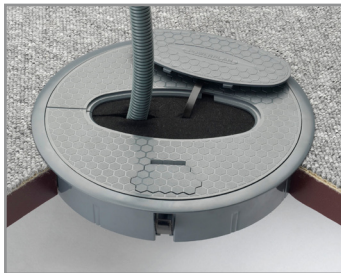

Large Cable Hive

Lid	Body	Cable Hive Complete
Code	Height	Description
PPGC211G	40mm	Large Cable Hive