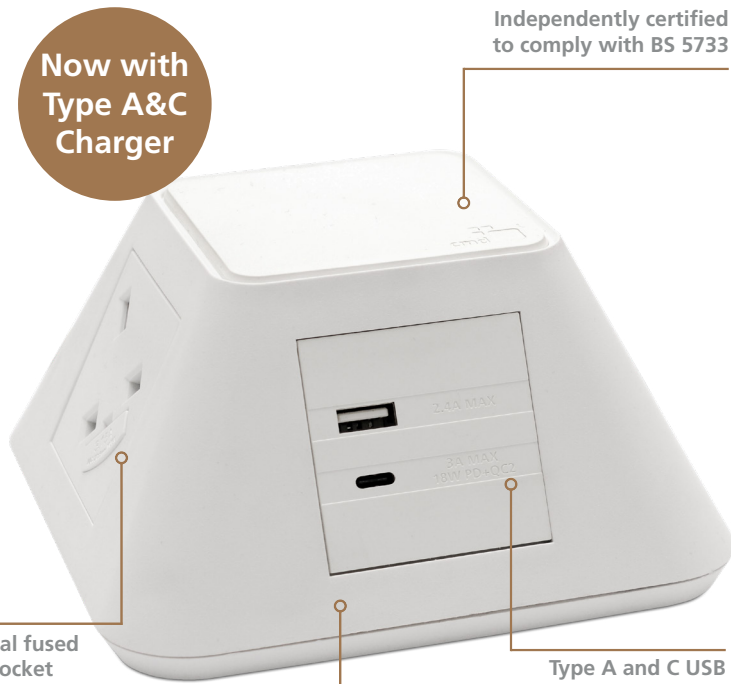

Inca has been designed specifically for communal areas and meeting rooms. This stylish power and USB charging module is available in black, grey and white and has four faces that can be configured in a variety of ways to meet the power needs of any working environment.

Inca Power Module

Now with Type A&C Charger

Independently certified to comply with BS 5733

Individual fused power socket (3.15A or 5A options)

Type A and C USB charging socket

Available in black, grey and white (other colours combinations available subject to MOQ)

Features

- Choice of Black, Grey or White body and matching socket fascias
- Inca has 4 usable faces offering a wide range of configurations for power and USB charging
- Unit complies with BS 5733
- All standard options are supplied with a 1m mains lead to 3 pole connector
- Requires a separate mains lead if connected directly to a wall or floor socket
- Inca is available as a freestanding on desk module or can be fixed using a simple grommet hole fixing
- All UK sockets feature integral fuses with a choice of 3.15A or 5A fuses to comply with BS 6396