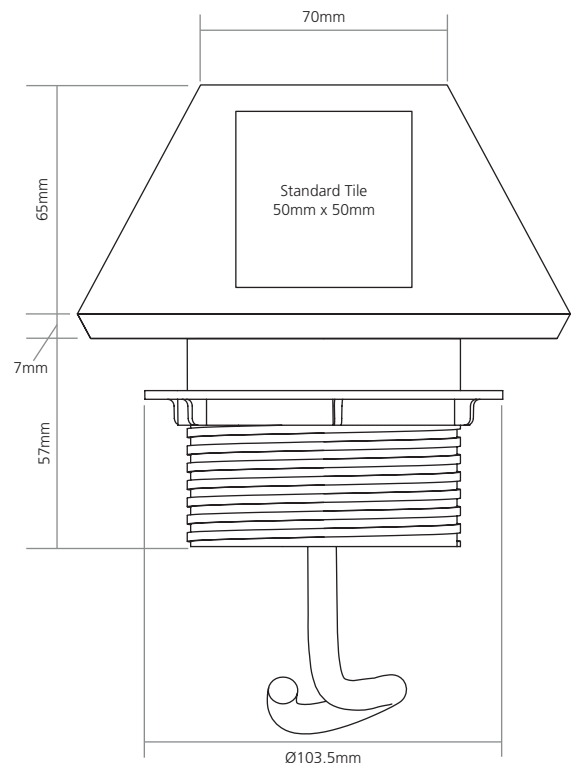

Inca Power Module

Now with Type A&C Charger

Independently certified to comply with BS 5733

Individual fused power socket (3.15A or 5A options)

Type A and C USB charging socket

Available in black, grey and white (other colours combinations available subject to MOQ)

Features

- Choice of Black, Grey or White body and matching socket fascias
- Inca has 4 usable faces offering a wide range of configurations for power and USB charging
- Unit complies with BS 5733
- All standard options are supplied with a 1m mains lead to 3 pole connector
- Requires a separate mains lead if connected directly to a wall or floor socket
- Inca is available as a freestanding on desk module or can be fixed using a simple grommet hole fixing
- All UK sockets feature integral fuses with a choice of 3.15A or 5A fuses to comply with BS 6396

Black

Grey

White

On Desk Module

This module sits directly on the desk surface so no fixings are required.

UK Code	Schuko Code	Colour	Description
79050001	79050025	Black	1 x Power, 1 x Twin port 5Amp USB Charger, 1m mains lead to 3 pole connector. On Desk
79050002	79050041	Grey	
79050003	79050026	White	
79AC0001	79AC0025	Black	1 x Power, 1 x Twin port Type A and C USB Charger, 1m mains lead to 3 pole connector. On Desk
79AC0002	79AC0026	Grey	
79AC0003	79AC0027	White	
79050004	79050027	Black	2 x Power, 1 x Twin port 5Amp USB Charger, 1m mains lead to 3 pole connector. On Desk
79050005	79050042	Grey	
79050006	79050028	White	
79AC0004	Please call	Black	2 x Power, 1 x Twin port Type A and C USB Charger, 1m mains lead to 3 pole connector. On Desk
79AC0005	n/a	Grey	
79AC0006	Please call	White	
79050010	n/a	Black	2 x Power, 2 x Twin port 5Amp USB Charger, 1m mains lead to 3 pole connector. On Desk
79050011	n/a	Grey	
79050012	n/a	White	
79AC0010	n/a	Black	2 x Power, 2 x Twin port Type A and C USB Charger, 1m mains lead to 3 pole connector. On Desk
79AC0011	n/a	Grey	
79AC0012	n/a	White	