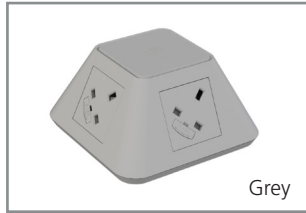

Inca has been designed specifically for communal areas and meeting rooms. This stylish power and USB charging module is available in black, grey and white and has four faces that can be configured in a variety of ways to meet the power needs of any working environment.

Features

- Choice of Black, Grey or White body and matching socket fascias
- Inca has 4 usable faces offering a wide range of configurations for power and USB charging
- Unit complies with BS 5733
- All standard options are supplied with a 1m mains lead to 3 pole connector
- Requires a separate mains lead if connected directly to a wall or floor socket
- Inca is available as a freestanding on desk module or can be fixed using a simple grommet hole fixing
- All UK sockets feature integral fuses with a choice of 3.15A or 5A fuses to comply with BS 6396

Black

Grey

White

On Desk Module

This module sits directly on the desk surface so no fixings are required.

UK Code	Schuko Code	Colour	Description
79050001	79050025	Black	1 x Power, 1 x Twin port 5Amp USB Charger, 1m mains lead to 3 pole connector. On Desk
79050002	79050041	Grey	
79050003	79050026	White	
79AC0001	79AC0025	Black	1 x Power, 1 x Twin port Type A and C USB Charger, 1m mains lead to 3 pole connector. On Desk
79AC0002	79AC0026	Grey	
79AC0003	79AC0027	White	
79050004	79050027	Black	2 x Power, 1 x Twin port 5Amp USB Charger, 1m mains lead to 3 pole connector. On Desk
79050005	79050042	Grey	
79050006	79050028	White	
79AC0004	Please call	Black	2 x Power, 1 x Twin port Type A and C USB Charger, 1m mains lead to 3 pole connector. On Desk
79AC0005	n/a	Grey	
79AC0006	Please call	White	
79050010	n/a	Black	2 x Power, 2 x Twin port 5Amp USB Charger, 1m mains lead to 3 pole connector. On Desk
79050011	n/a	Grey	
79050012	n/a	White	
79AC0010	n/a	Black	2 x Power, 2 x Twin port Type A and C USB Charger, 1m mains lead to 3 pole connector. On Desk
79AC0011	n/a	Grey	
79AC0012	n/a	White	