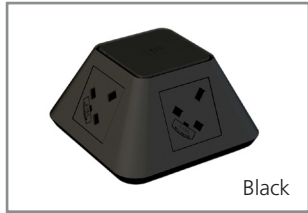

Black

On Desk Module

This module sits directly on the desk surface so no fixings are required.

UK Code	Schuko Code	Colour	Description
79050001	79050025	Black	1 x Power, 1 x Twin port 5Amp USB Charger, 1m mains lead to 3 pole connector. On Desk
79050002	79050041	Grey	
79050003	79050026	White	
79AC0001	79AC0025	Black	1 x Power, 1 x Twin port Type A and C USB Charger, 1m mains lead to 3 pole connector. On Desk
79AC0002	79AC0026	Grey	
79AC0003	79AC0027	White	
79050004	79050027	Black	2 x Power, 1 x Twin port 5Amp USB Charger, 1m mains lead to 3 pole connector. On Desk
79050005	79050042	Grey	
79050006	79050028	White	
79AC0004	Please call	Black	2 x Power, 1 x Twin port Type A and C USB Charger, 1m mains lead to 3 pole connector. On Desk
79AC0005	n/a	Grey	
79AC0006	Please call	White	
79050010	n/a	Black	2 x Power, 2 x Twin port 5Amp USB Charger, 1m mains lead to 3 pole connector. On Desk
79050011	n/a	Grey	
79050012	n/a	White	
79AC0010	n/a	Black	2 x Power, 2 x Twin port Type A and C USB Charger, 1m mains lead to 3 pole connector. On Desk
79AC0011	n/a	Grey	
79AC0012	n/a	White	

Note: The Inca module has a cable entry point at the back (not used with grommet mount module). This can be used to define the front, back, left and right of the module.

On Desk Power

Grommet Mount Module

This module is fixed to the desk using an 80mm grommet hole fixing and is secured using a simple screw fit mechanism.