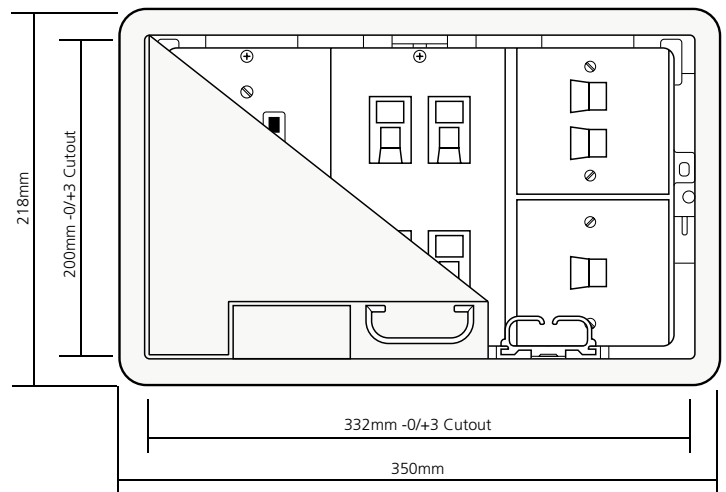

Individual compartment floor box

Our individual 20A Series 'Fast Fit' access floor box has been designed to meet the demands of the modern day working environment. Separate removable compartments allow services to be removed whilst the floor box body and lid remain in situ.

- Fast and simple tool free fixing mechanism
- Easy access for carpet fitting: the lid and trim is removed in seconds
- Quick release lid for easy access to accessory plates
- Can be pre-fitted with socket outlet and tap-off unit
- Self closing lid
- Non-Trip cable outlet brackets
- 3 and 4 compartment boxes are the same overall size. Compartment sizes:
 - 3 compartment: 100mm x 175mm
 - 4 compartment: 75mm x 175mm
- 85mm standard depth (other sizes available, see table opposite)

Overall Depth	Plug Space	Socket Space
85mm	30mm	45mm
100mm	45mm	45mm
115mm	60mm	45mm
130mm	75mm	45mm

Deeper options available

3 Compartment

Code	Description
One Piece Unwired Floor box, Grey Trim	
PP20A385G	Standard 'Fast Fit' 85mm deep
PP20A310G	Standard 'Fast Fit' 100mm deep
PP20A311G	Standard 'Fast Fit' 115mm deep
PP20A313G	Standard 'Fast Fit' 130mm deep
Individual compartments 45mm deep	
PPS2034A	Single Width
PPS203D4A	Double Width
Add Suffix /KL	Additional overcost to fit a Key Lock to a floor box lid

4 Compartment

Code	Description
One Piece Unwired Floor box, Grey Trim	
PP20A485G	Standard 'Fast Fit' 85mm deep
PP20A410G	Standard 'Fast Fit' 100mm deep
PP20A411G	Standard 'Fast Fit' 115mm deep
PP20A413G	Standard 'Fast Fit' 130mm deep
Individual compartments 45mm deep	
PPS2044A	Single Width
PPS204D4A	Double Width
Add Suffix /KL	Additional overcost to fit a Key Lock to a floor box lid