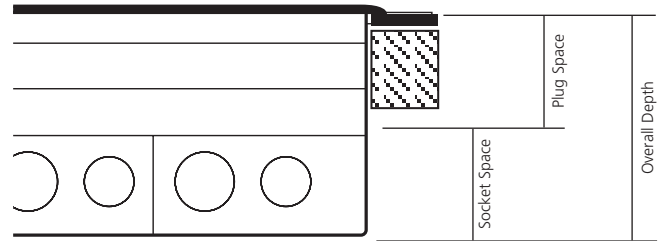

# Individual Compartment Floor Box

Our individual 20A Series 'Fast Fit' access floor box has been designed to meet the demands of the modern day working environment. Separate removable compartments allow services to be removed whilst the floor box body and lid remain in situ.

- Fast and simple tool free fixing mechanism
- Easy access for carpet fitting: the lid and trim is removed in seconds
- Quick release lid for easy access to accessory plates
- Can be pre-fitted with socket outlet and tap-off unit
- Self closing lid
- Non-Trip cable outlet brackets
- 3 and 4 compartment boxes are the same overall size. Compartment sizes:
  - 3 compartment: 100mm x 175mm
  - 4 compartment: 75mm x 175mm
- 85mm standard depth (other sizes available, see table opposite)

## 3 Compartment

Code	Description
One Piece Unwired Floor box, Grey Trim	
PP20A385G	Standard 'Fast Fit' 85mm deep
PP20A310G	Standard 'Fast Fit' 100mm deep
PP20A311G	Standard 'Fast Fit' 115mm deep
PP20A313G	Standard 'Fast Fit' 130mm deep
Individual compartments 45mm deep	
PPS2034A	Single Width
PPS203D4A	Double Width
Add Suffix /KL	Additional overcost to fit a Key Lock to a floor box lid