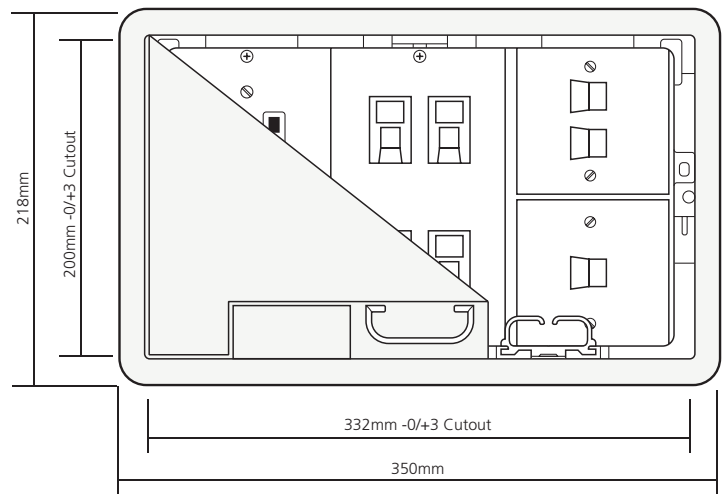

# Individual Compartment Floor Box

Our individual 20A Series 'Fast Fit' access floor box has been designed to meet the demands of the modern day working environment. Separate removable compartments allow services to be removed whilst the floor box body and lid remain in situ.

- Fast and simple tool free fixing mechanism
- Easy access for carpet fitting: the lid and trim is removed in seconds
- Quick release lid for easy access to accessory plates
- Can be pre-fitted with socket outlet and tap-off unit
- Self closing lid
- Non-Trip cable outlet brackets
- 3 and 4 compartment boxes are the same overall size. Compartment sizes:
  - 3 compartment: 100mm x 175mm
  - 4 compartment: 75mm x 175mm
- 85mm standard depth (other sizes available, see table opposite)

## 3 Compartment

Code	Description
One Piece Unwired Floor box, Grey Trim	
PP20A385G	Standard 'Fast Fit' 85mm deep
PP20A310G	Standard 'Fast Fit' 100mm deep
PP20A311G	Standard 'Fast Fit' 115mm deep
PP20A313G	Standard 'Fast Fit' 130mm deep
Individual compartments 45mm deep	
PPS2034A	Single Width
PPS203D4A	Double Width
Add Suffix /KL	Additional overcost to fit a Key Lock to a floor box lid