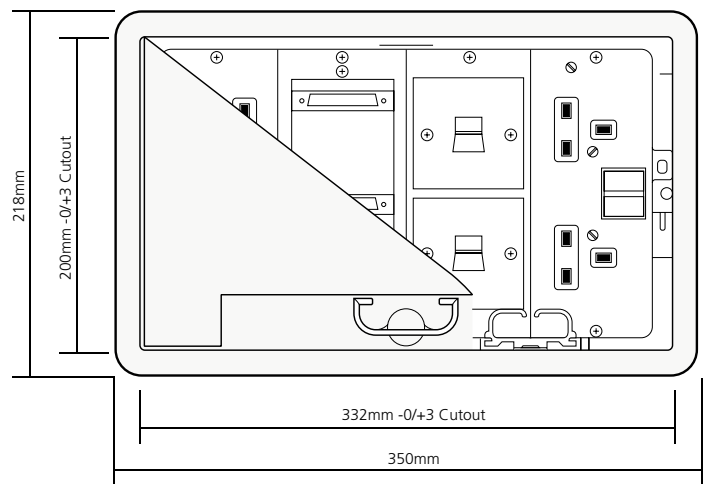

Integral RCD/RCBO floor boxes

Our individual 20A Series 'Fast Fit' access floor box with integral Din Rail mounted RCD or RCBO protection has been designed to meet the demands of the modern day working environment. By using a modular breaker wired to normal sockets the need for expensive RCD sockets is removed. Separate removable compartments allow services to be removed whilst the floor box body and lid remain in situ.

Overall Depth	Plug Space	Socket Space
95mm	30mm	45mm

Note:

- These boxes are 4 compartment but use the 1st compartment to house the RCD/RCBO.
- Removable compartments are double width for 1 twin socket and triple width for 2 twin sockets.
- Compartment sizes are 75mm x 175mm