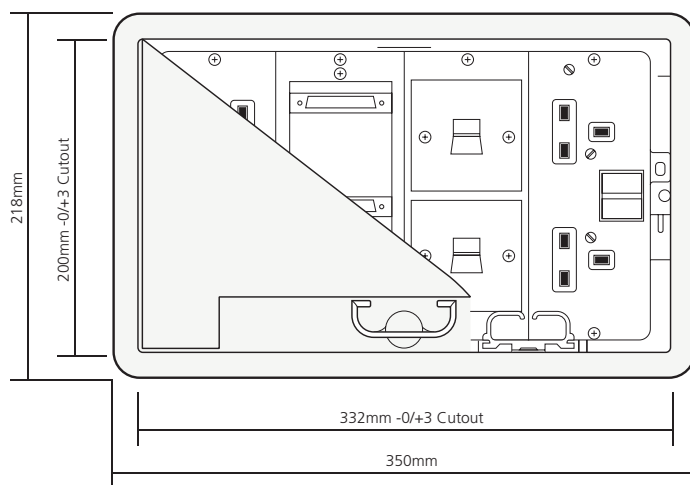

Integral RCD/RCBO Floor Boxes

Our individual 20A Series 'Fast Fit' access floor box with integral Din Rail mounted RCD or RCBO protection has been designed to meet the demands of the modern day working environment. By using a modular breaker wired to normal sockets the need for expensive RCD sockets is removed. Separate removable compartments allow services to be removed whilst the floor box body and lid remain in situ.

Overall Depth	Plug Space	Socket Space
95mm	30mm	45mm

Note:

- These boxes are 4 compartment but use the 1st compartment to house the RCD/RCBO
- Removable compartments are double width for 1 twin socket and triple width for 2 twin sockets
- Compartment sizes are 75mm x 175mm