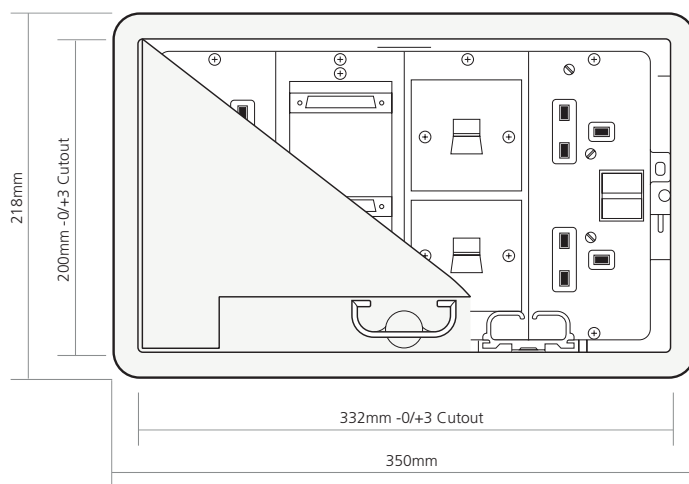

Floor Boxes

Integral RCD/RCBO

Our individual 20A Series 'Fast Fit' access floor box with integral Din Rail mounted RCD or RCBO protection has been designed to meet the demands of the modern day working environment. By using a modular breaker wired to normal sockets the need for expensive RCD sockets is removed. Separate removable compartments allow services to be removed whilst the floor box body and lid remain in situ.

Overall Depth	Plug Space	Socket Space
95mm	30mm	45mm

Note:

- These boxes are 4 compartment but use the 1st compartment to house the RCD/RCBO
- Removable compartments are double width for 1 twin socket and triple width for 2 twin sockets
- Compartment sizes are 75mm x 175mm