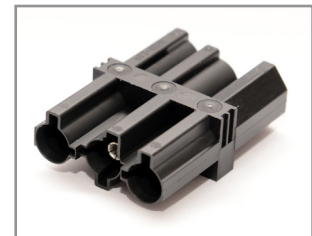

GST/ST Connector Blocks

Code	Details
160834GST	Male ST to female GST
160618GST	Male GST to female ST