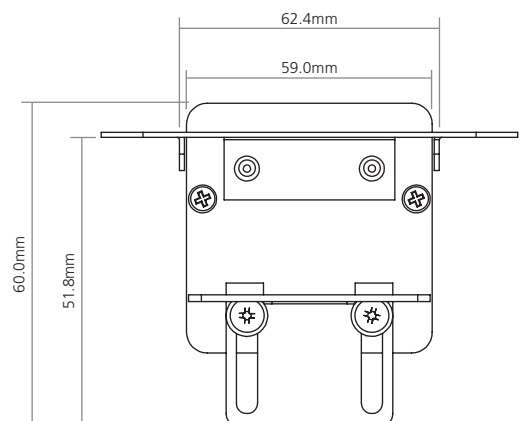

Surface is a new module designed to fit the horizontal surface of any furniture. It features a seamless surround that is available in black, grey or white but can also be finished in stainless steel (Please call for details). The socket faces have been specifically designed to stand proud of the furniture surface to protect the module from spillages making this an ideal solution for offices and commercial spaces. Available in four sizes as standard offering a range of power, data and AV sockets.

### Features

- Seamless low profile surround available in black, grey and white painted finish
- Available in four sizes; 193.7mm x 100mm (cut out size 163mm x 69mm), 293.7mm x 100mm (cut out size 263mm x 69mm), 393.7mm x 100mm (cut out size 363mm x 69mm), 193.7mm x 100mm (cut out size 463mm x 69mm). A scaled cut out template is available on request
- Raised power sockets to protect the module from spillages
- Fitting from above and locked into position using under desk fixings
- All UK sockets feature integral fuses. Choice of 3.15A or 5A fuses are available to comply with BS 6396
- Unit complies with BS 5733
- All standard options are supplied with a 1m mains lead to 3 pole connector
- Designed to fit vertical surfaces between 18mm and 37mm

Note: Separate data cables must be purchased with our new rear access data sockets. Other cable lengths are available on request.

| Code   | Description                                 |
|--------|---|
| 161713 | 3m Cat 6 data cable. Male to male connector |
| 161239 | 2m USB data cable. Male to male connector   |
| 161718 | 2m HDMI data cable. Male to male connector  |