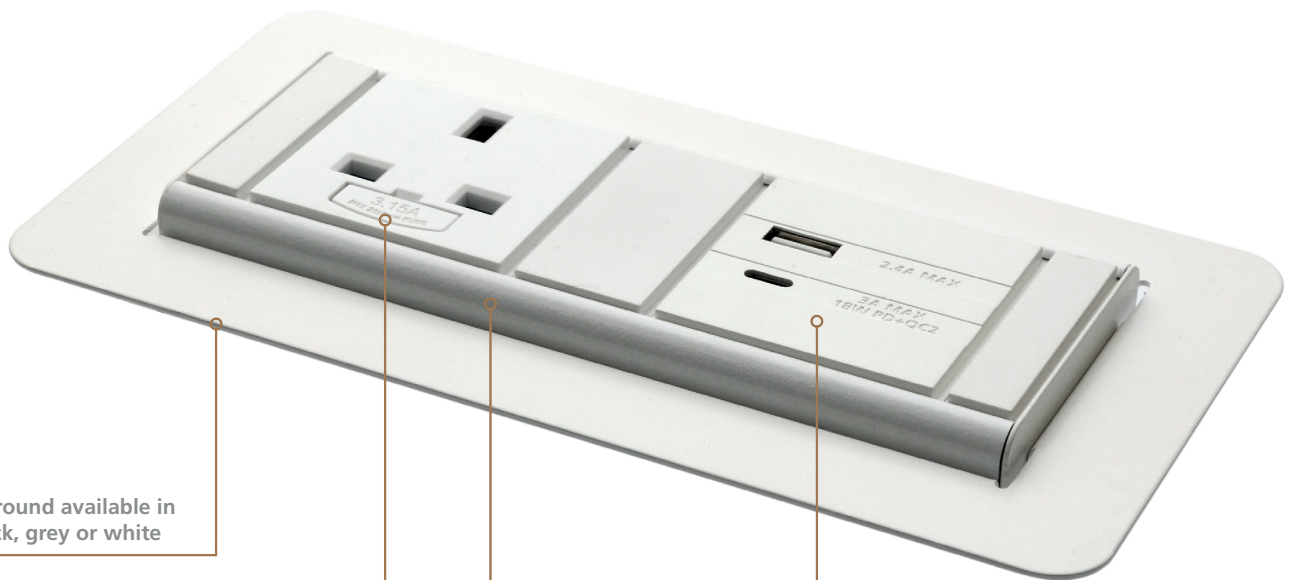

Surface is a new module designed to fit the horizontal surface of any furniture. It features a seamless surround that is available in black, grey or white but can also be finished in stainless steel (Please call for details). The socket faces have been specifically designed to stand proud of the furniture surface to protect the module from spillages making this an ideal solution for offices and commercial spaces. Available in four sizes as standard offering a range of power, data and AV sockets.

## Surface Power Module

power  
modules

Surround available in black, grey or white

Choice of fused UK or international sockets

Power module extrusion

Type A and C USB charging socket

### Features

- Seamless low profile surround available in black, grey and white painted finish
- Available in four sizes; 193.7mm x 100mm (cut out size 163mm x 69mm), 293.7mm x 100mm (cut out size 263mm x 69mm), 393.7mm x 100mm (cut out size 363mm x 69mm), 193.7mm x 100mm (cut out size 463mm x 69mm). A scaled cut out template is available on request
- Raised power sockets to protect the module from spillages
- Fitting from above and locked into position using under desk fixings
- All UK sockets feature integral fuses. Choice of 3.15A or 5A fuses are available to comply with BS 6396
- Unit complies with BS 5733
- All standard options are supplied with a 1m mains lead to 3 pole connector
- Designed to fit vertical surfaces between 18mm and 37mm