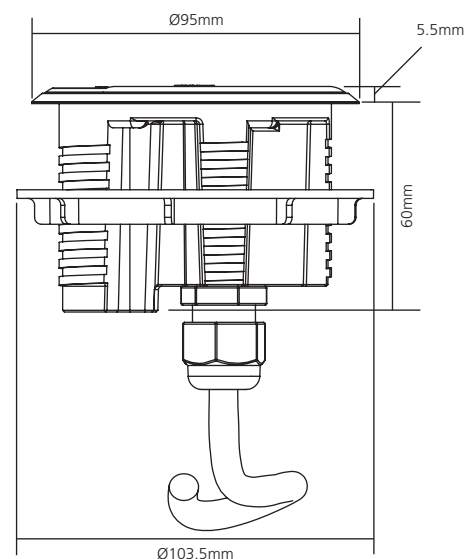

## PortHole IV Power Module

New  
Product

2x USB charging sockets  
with integrated power  
supply

Independently certified to  
comply with BS 5733

Available with UK and  
international sockets

Manage your energy

Connect to Footprint to allow energy to be monitored and controlled with Footprint. See page 156 for more details.

The surround has been  
designed to deflect  
spillages

Available in black,  
white or grey with  
matching trim

### Features

- Available with a choice of black, white and grey plastic fascia with matching trim
- Compact dimensions, ideal for space-saving installations
- Features individual fuse and independently certified to BS 5733 UK sockets or a range of international sockets
- Fully integrated 4A USB power supply
- Easy to retrofit, incorporates an under desk, hand tightened barrel nut to fix unit in place
- Power cables exit from the base of the unit and come with a standard 1m mains lead to 3 pole connector
- Designed to fit any desk thickness between 12mm and 42mm

Fuses: Only accessible after removal of equipment plug. Lead lengths shown will be the conductor length and not the distance from the end of the module to the plug. For example, a 3m prewired power lead will be approximately 2.875m as 125mm will be internal for the termination.