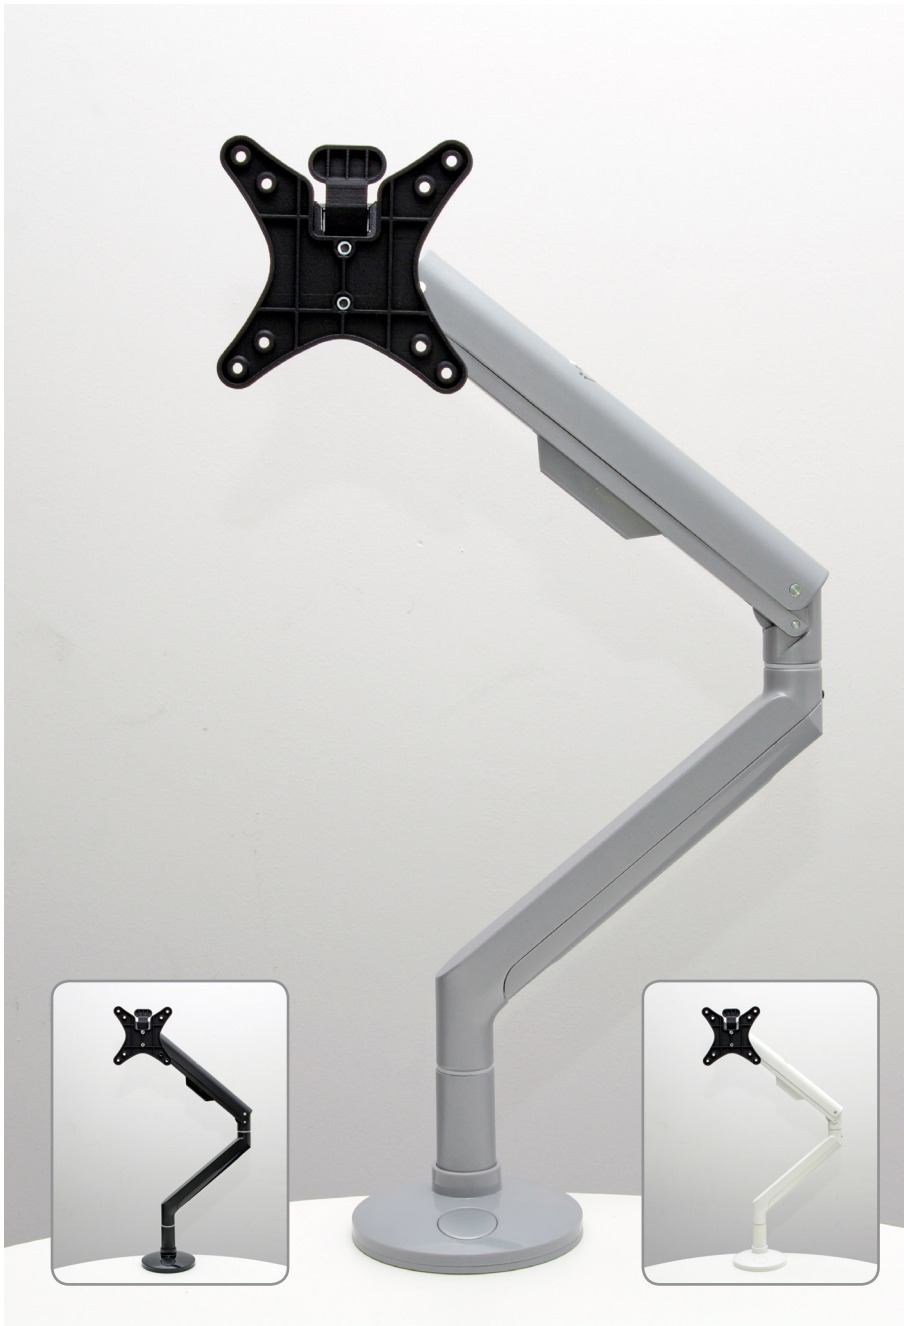

Dear Customer

Reach Spring Assisted Monitor Arm from CMD

October 2016

CMD are pleased to announce the launch of Reach the latest addition to their range of monitor arms.

This stylish monitor arm, arguably one of the slimmest of its type on the market today, is available in silver, black and white and comes complete with C clamp, through desk and 80mm grommet hole fixing kits as standard. The arm tension can be adjusted quickly using a simple Allen key system to support monitors ranging between 2kgs and 5kgs, which covers most of the popular brands.