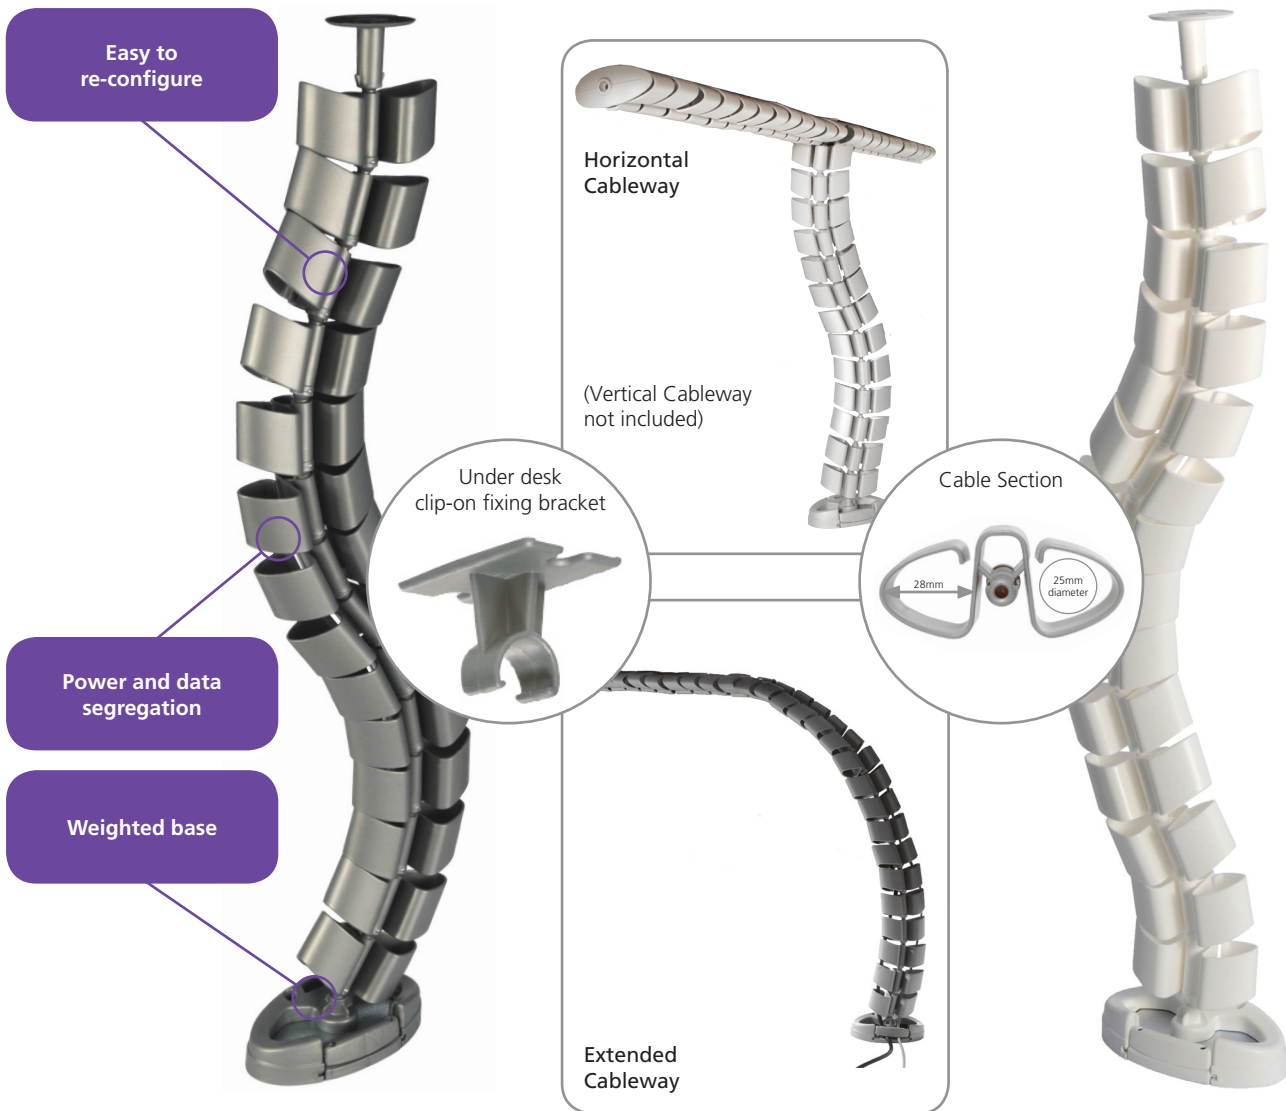

## Cableway Cable Spine

An attractive and practical method of cable containment. The Cableway routes cables from floor to desk and provides mechanical protection and strain relief.

Code	Colour	Description
660181	White	Vertical Cableway weighted base to desk including top bracket. (Approx height 780mm)
660042	Silver	Vertical Cableway weighted base to desk including top bracket. (Approx height 780mm)
660182	White	Horizontal Cableway. (Approx length 620mm)
660050	Silver	Horizontal Cableway. (Approx length 620mm)
660183	White	Extended Cableway weighted base to desk including top bracket. (Approx length 1340mm)
660046	Silver	Extended Cableway weighted base to desk including top bracket. (Approx length 1340mm)

### Features

- Two compartments to allow for power and data cable segregation
- Internal channel allows 3 pole connectors through
- Allows conduit up to 25mm diameter to be swiped in
- Segments are detachable for easy re-configuration
- The Vertical Cableway screws to underside of the desk using a top bracket (Fixing kit included)
- The Horizontal Cableway screw to the underside of the desk using clip-on fixing brackets (Fixing kit included)