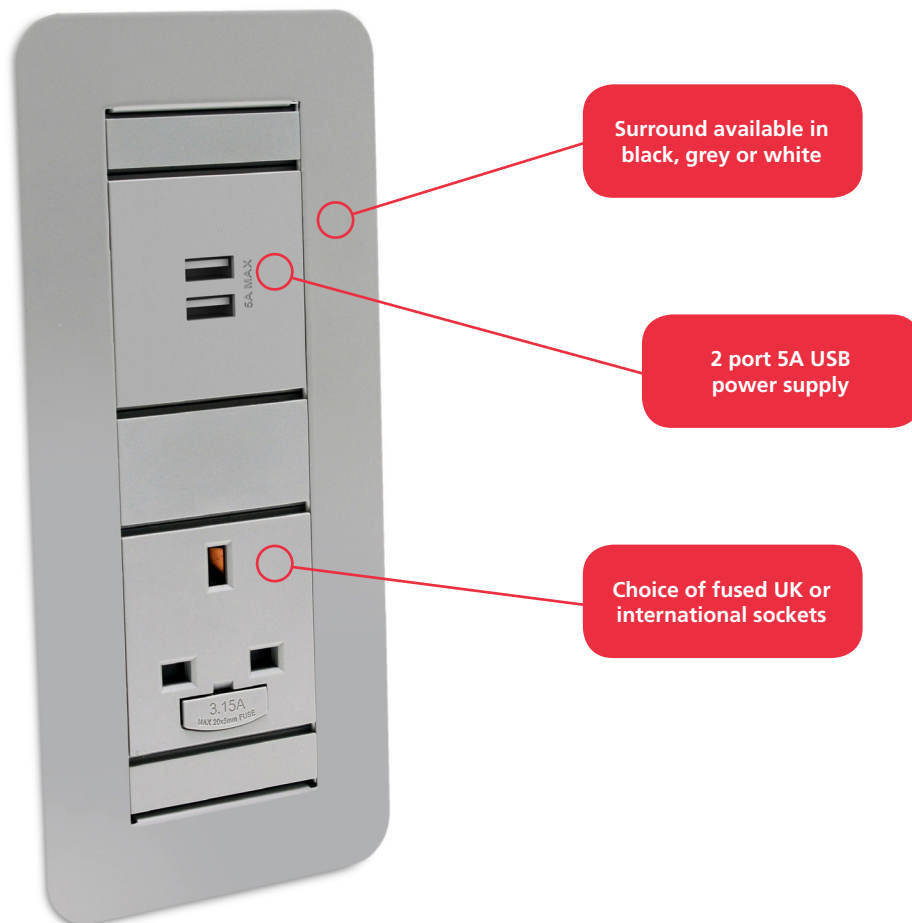

Face is a new module designed to fit the vertical surface of any furniture. It features a seamless surround that is available in black, grey or white but can also be finished in stainless steel (Please call for details). The socket faces have been specifically designed to fit flush to the furniture surface to respect the overall appearance and design of the furniture and to help prevent snagging. Available portrait (type 1) and landscape (type 2) and offering power and USB charging.

Face Power Module

Features

- Seamless low profile surround available in black, grey and white painted finish
- Available in one size; 192.5mm x 88mm (cut out size 163mm x 69mm). A scaled cut out template is available on request
- Available as a portrait or landscape module
- Flush power sockets to avoid snagging
- Fitted from front and locked into position using under desk fixings
- All UK sockets feature integral fuses. Choice of 3.15A or 5A fuses are available to comply with BS 6396
- Unit complies with BS 5733
- All standard options are supplied with a 1m mains lead to 3 pole connector
- Designed to fit vertical surfaces between 18mm and 37mm

UK Code	Schuko	Colour	Description
---------	--------	--------	-------------

77500001	Please call	Black	Portrait. 1 x Power, 1 x Twin port 2Amp USB Charger, 1m mains lead to 3 pole connector
----------	-------------	-------	---

Face is available in two orientations; Portrait and Landscape. Whilst the specification of both modules is the same the orientation of the sockets and graphics is different so please ensure you specify which type you need.