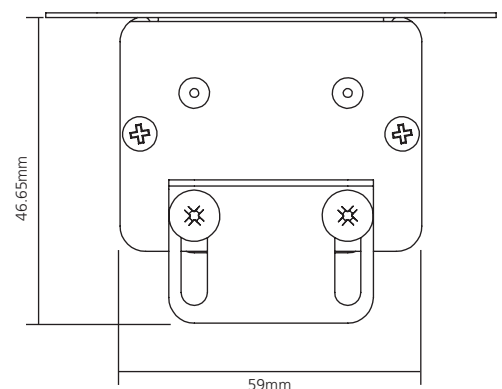

Face is a new module designed to fit the vertical surface of any furniture. It features a seamless surround that is available in black, grey or white but can also be finished in stainless steel (Please call for details). The socket faces have been specifically designed to fit flush to the furniture surface to respect the overall appearance and design of the furniture and to help prevent snagging. Available portrait (type 1) and landscape (type 2) and offering power and USB charging.

Face Power Module

Features

- Seamless low profile surround available in black, grey and white painted finish
- Available in one size; 192.5mm x 88mm (cut out size 163mm x 69mm). A scaled cut out template is available on request
- Available as a portrait or landscape module
- Flush power sockets to avoid snagging
- Fitted from front and locked into position using under desk fixings
- All UK sockets feature integral fuses. Choice of 3.15A or 5A fuses are available to comply with BS 6396
- Unit complies with BS 5733
- All standard options are supplied with a 1m mains lead to 3 pole connector
- Designed to fit vertical surfaces between 18mm and 37mm

UK Code	Schuko	Colour	Description
---------	--------	--------	-------------

77500001	Please call	Black	Portrait. 1 x Power, 1 x Twin port 2Amp USB Charger, 1m mains lead to 3 pole connector
----------	-------------	-------	---

Cables: White and grey modules are supplied with white cables and black modules are supplied with black cables.

Fuses: Only accessible after removal of equipment plug. Lead lengths shown will be the conductor length and not the distance from the end of the module to the plug. For example, a 3m prewired power lead will be approximately 2.875m as 125mm will be internal for the termination, this is also applicable for data leads. Data fascias may be subject to colour change.