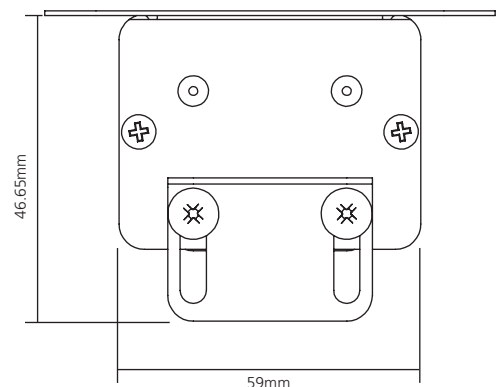

Face Power Module

New Product

power modules

Features

- Seamless low profile surround available in black, grey and white painted stainless steel finish
- Available in one size; 192.5mm x 88mm (cut out size 163mm x 69mm). A scaled cut out template is available on request
- Available as a portrait or landscape module
- Designed to fit vertical surfaces between 18mm and 37mm
- Flush power sockets to avoid snagging
- Fitted from front and locked into position using under desk fixings
- All UK power socket versions feature individual fuses (Choice of 3.15A or 5A fuses are available to comply with BS 6396)
- Unit complies with BS 5733
- All standard options are supplied with a 1m mains lead to 3 pole GST connector

UK Code	Schuko Code	Colour	Description	UK Code	Schuko Code	Colour	Description
7750001	Please call	Black	Portrait. 1 x Power, 1 x Twin port 2Amp USB Charger, 1m mains lead to 3 pole connector	7750004	Please call	Black	Landscape. 1 x Power, 1 x Twin port 2Amp USB Charger, 1m mains lead to 3 pole connector
7750002	Please call	Grey	Portrait. 1 x Power, 1 x Twin port 2Amp USB Charger, 1m mains lead to 3 pole connector	7750005	Please call	Grey	Landscape. 1 x Power, 1 x Twin port 2Amp USB Charger, 1m mains lead to 3 pole connector
7750003	Please call	White	Portrait. 1 x Power, 1 x Twin port 2Amp USB Charger, 1m mains lead to 3 pole connector	7750006	Please call	White	Landscape. 1 x Power, 1 x Twin port 2Amp USB Charger, 1m mains lead to 3 pole connector
7750007	Please call	Stainless	Portrait. 1 x Power, 1 x Twin port 2Amp USB Charger, 1m mains lead to 3 pole connector	7750008	Please call	Stainless	Landscape. 1 x Power, 1 x Twin port 2Amp USB Charger, 1m mains lead to 3 pole connector