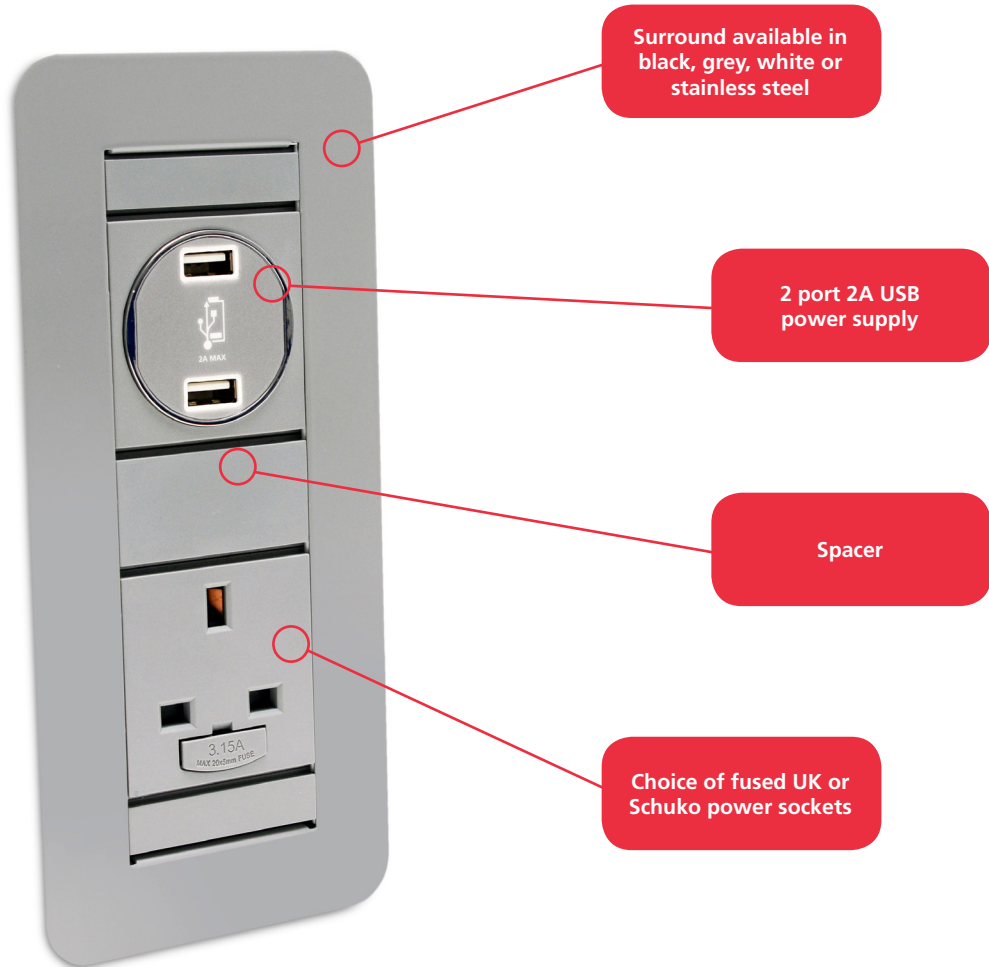

Face is a new module designed to fit the vertical surface of any furniture. It features a seamless surround that is available in black, grey or white but can also be finished in stainless steel. The socket faces have been specifically designed to fit flush to the furniture surface to respect the overall appearance and design of the furniture and to help prevent snagging. Available portrait (type 1) and landscape (type 2) and offering power and USB charging.

Face Power Module

New Product

power modules

Features

- Seamless low profile surround available in black, grey and white painted stainless steel finish
- Available in one size; 192.5mm x 88mm (cut out size 163mm x 69mm). A scaled cut out template is available on request
- Available as a portrait or landscape module
- Designed to fit vertical surfaces between 18mm and 37mm
- Flush power sockets to avoid snagging
- Fitted from front and locked into position using under desk fixings
- All UK power socket versions feature individual fuses (Choice of 3.15A or 5A fuses are available to comply with BS 6396)
- Unit complies with BS 5733
- All standard options are supplied with a 1m mains lead to 3 pole GST connector