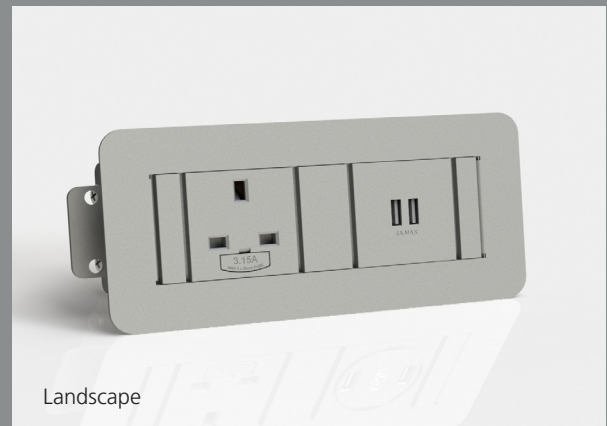

Cables: White and grey modules are supplied with white cables and black modules are supplied with black cables.

Data fascias may be subject to colour change.