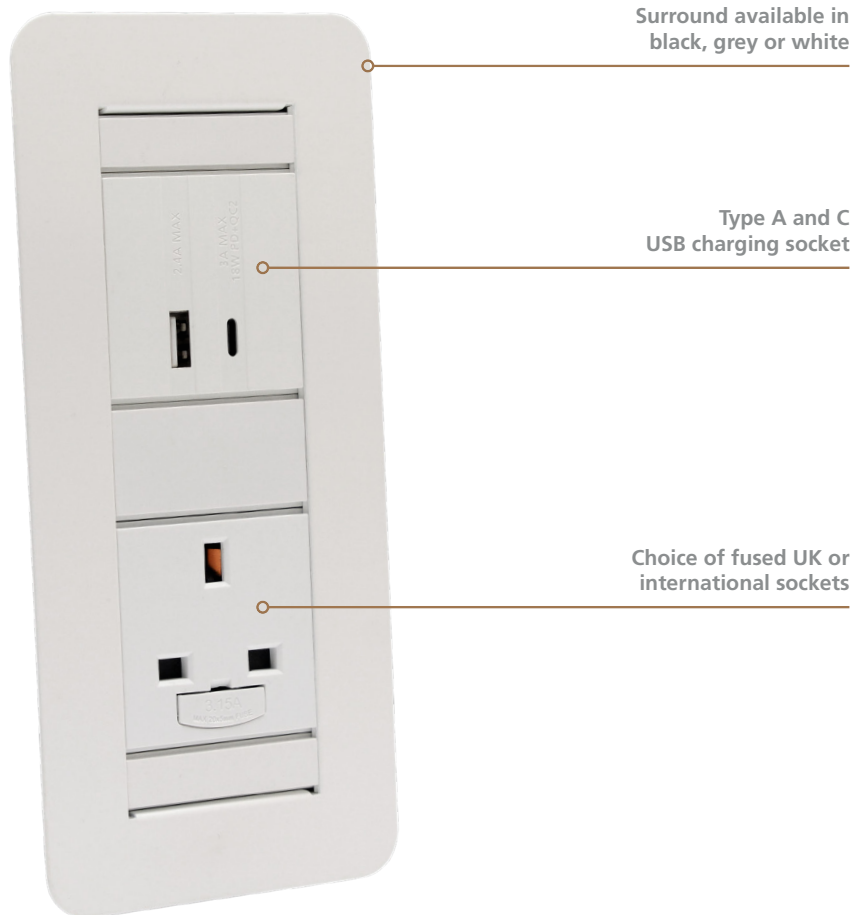

Face is a new module designed to fit the vertical surface of any furniture. It features a seamless surround that is available in black, grey or white but can also be finished in stainless steel (Please call for details). The socket faces have been specifically designed to fit flush to the furniture surface to respect the overall appearance and design of the furniture and to help prevent snagging. Available portrait (type 1) and landscape (type 2) and offering power and USB charging.

Face Power Module

Features

- Seamless low profile surround available in black, grey and white painted finish
- Available in one size; 192.5mm x 88mm (cut out size 163mm x 69mm). A scaled cut out template is available on request
- Available as a portrait or landscape module
- Flush power sockets to avoid snagging
- Fitted from front and locked into position using under desk fixings
- All UK sockets feature integral fuses. Choice of 3.15A or 5A fuses are available to comply with BS 6396
- Unit complies with BS 5733
- All standard options are supplied with a 1m mains lead to 3 pole connector
- Designed to fit vertical surfaces between 18mm and 37mm

Face is available in two orientations; Portrait and Landscape. Whilst the specification of both modules is the same the orientation of the sockets and graphics is different so please ensure you specify which type you need.