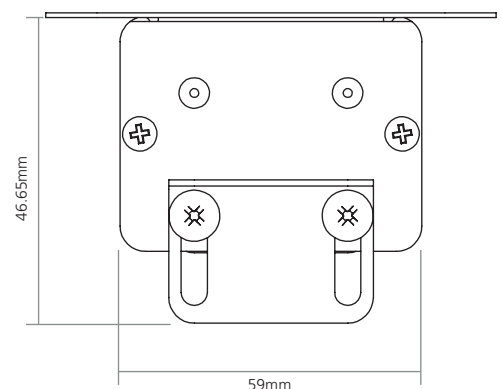

Face is a new module designed to fit the vertical surface of any furniture. It features a seamless surround that is available in black, grey or white but can also be finished in stainless steel (Please call for details). The socket faces have been specifically designed to fit flush to the furniture surface to respect the overall appearance and design of the furniture and to help prevent snagging. Available portrait (type 1) and landscape (type 2) and offering power and USB charging.

Face Power Module

Features

- Seamless low profile surround available in black, grey and white painted finish
- Available in one size; 192.5mm x 88mm (cut out size 163mm x 69mm). A scaled cut out template is available on request
- Available as a portrait or landscape module
- Flush power sockets to avoid snagging
- Fitted from front and locked into position using under desk fixings
- All UK sockets feature integral fuses. Choice of 3.15A or 5A fuses are available to comply with BS 6396
- Unit complies with BS 5733
- All standard options are supplied with a 1m mains lead to 3 pole connector
- Designed to fit vertical surfaces between 18mm and 37mm

Fuses: Only accessible after removal of equipment plug. Lead lengths shown will be the conductor length and not the distance from the end of the module to the plug. For example, a 3m prewired power lead will be approximately 2.875m as 125mm will be internal for the termination, this is also applicable for data leads.