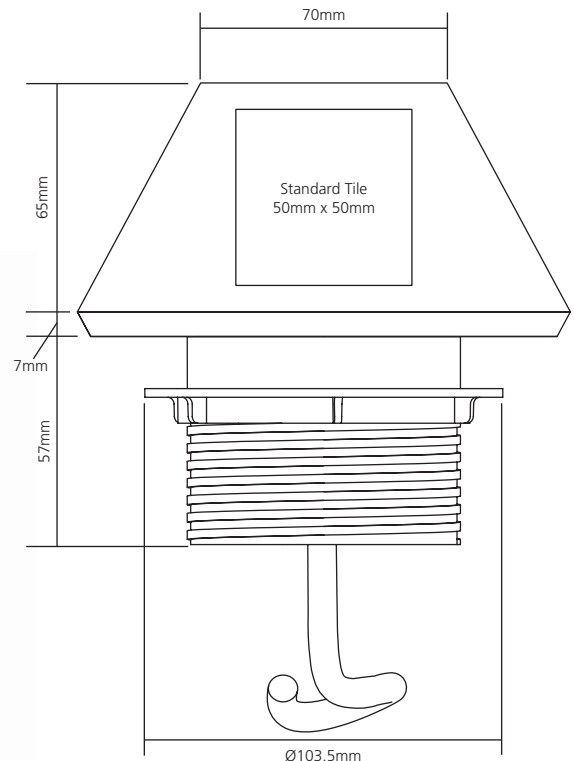

On Desk Power and USB Charging

Inca has been designed specifically for communal areas and meeting rooms. This stylish power and USB charging module is available in black, grey and white and has four faces that can be configured in a variety of ways to meet the power needs of any working environment.

Inca Power Module

Flame retardant ABS plastic body

Independently certified to comply with BS 5733

Individual fused power socket (3.15A or 5A options)

Twin port 2A USB charging sockets

Available in black, grey and white (other colours combinations available subject to MOQ)

Features

- Choice of Black, Grey or White body and matching socket fascias. Other colour combinations available subject to MOQ and lead times
- Inca has 4 usable faces offering a wide range of configurations for power and USB charging
- All UK sockets feature integral fuses with a choice of 3.15A or 5A fuses to comply with BS 6396
- All standard options are supplied with a 1m mains lead to male 3 pole connector
- Inca is available as a freestanding on desk module or can be fixed using a simple grommet hole fixing
- The module is made of flame retardant ABS plastic body and is tested to comply BS 5733

Manage your energy

Connect to Footprint to allow energy to be monitored and controlled with Footprint. See page 156 for more details.

Fuses: Only accessible after removal of equipment plug. Lead lengths shown will be the conductor length and not the distance from the end of the module to the plug. For example, a 3m prewired power lead will be approximately 2.875m as 125mm will be internal for the termination.