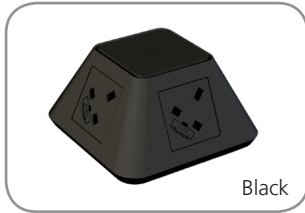

On Desk Power and USB Charging

Inca has been designed specifically for communal areas and meeting rooms. This stylish power and USB charging module is available in black, grey and white and has four faces that can be configured in a variety of ways to meet the power needs of any working environment.

Inca Power Module

Flame retardant ABS plastic body

Independently certified to comply with BS 5733

Individual fused power socket (3.15A or 5A options)

Twin port 2A USB charging sockets

Available in black, grey and white (other colours combinations available subject to MOQ)

Features

- Choice of Black, Grey or White body and matching socket fascias. Other colour combinations available subject to MOQ and lead times
- Inca has 4 usable faces offering a wide range of configurations for power and USB charging
- All UK sockets feature integral fuses with a choice of 3.15A or 5A fuses to comply with BS 6396
- All standard options are supplied with a 1m mains lead to male 3 pole connector
- Inca is available as a freestanding on desk module or can be fixed using a simple grommet hole fixing
- The module is made of flame retardant ABS plastic body and is tested to comply BS 5733

Cables: White and grey modules are supplied with white cables and black modules are supplied with black cables.

On Desk Power and USB Charging

Black

Grey

White

On Desk Module

This module sits directly on the desk surface so no fixings are required.