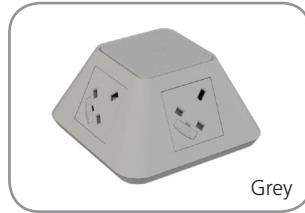

On Desk Power and USB Charging

Inca has been designed specifically for communal areas and meeting rooms. This stylish power and USB charging module is available in black, grey and white and has four faces that can be configured in a variety of ways to meet the power needs of any working environment.

Inca Power Module

Flame retardant ABS plastic body

Independently certified to comply with BS 5733

Individual fused power socket (3.15A or 5A options)

Twin port 2A USB charging sockets

Available in black, grey and white (other colours combinations available subject to MOQ)

Features

- Choice of Black, Grey or White body and matching socket fascias. Other colour combinations available subject to MOQ and lead times
- Inca has 4 usable faces offering a wide range of configurations for power and USB charging
- All UK sockets feature integral fuses with a choice of 3.15A or 5A fuses to comply with BS 6396
- All standard options are supplied with a 1m mains lead to male 3 pole connector
- Inca is available as a freestanding on desk module or can be fixed using a simple grommet hole fixing
- The module is made of flame retardant ABS plastic body and is tested to comply BS 5733

Cables: White and grey modules are supplied with white cables and black modules are supplied with black cables.

On Desk Power and USB Charging

Black

Grey

White

On Desk Module

This module sits directly on the desk surface so no fixings are required.