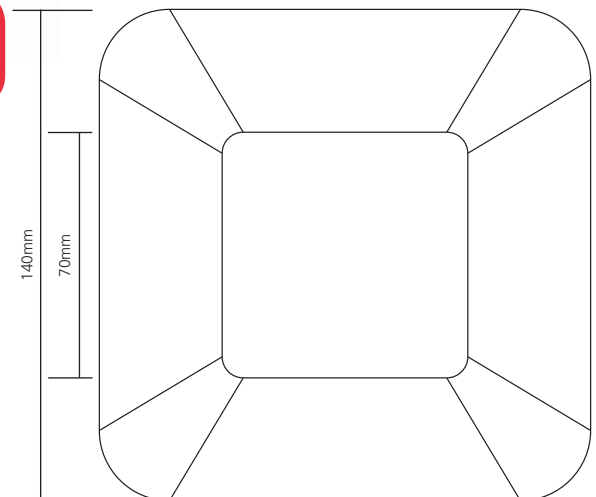

On Desk Power and USB Charging

Inca has been designed specifically for communal areas and meeting rooms. This stylish power and USB charging module is available in black, grey and white and has four faces that can be configured in a variety of ways to meet the power needs of any working environment.

Inca Power Module

Flame retardant ABS plastic body

Independently certified to comply with BS 5733

Individual fused power socket (3.15A or 5A options)

Twin port 2A USB charging sockets

Available in black, grey and white (other colours combinations available subject to MOQ)

Features

- Choice of Black, Grey or White body and matching socket fascias. Other colour combinations available subject to MOQ and lead times
- Inca has 4 usable faces offering a wide range of configurations for power and USB charging
- All UK sockets feature integral fuses with a choice of 3.15A or 5A fuses to comply with BS 6396
- All standard options are supplied with a 1m mains lead to male 3 pole connector
- Inca is available as a freestanding on desk module or can be fixed using a simple grommet hole fixing
- The module is made of flame retardant ABS plastic body and is tested to comply BS 5733