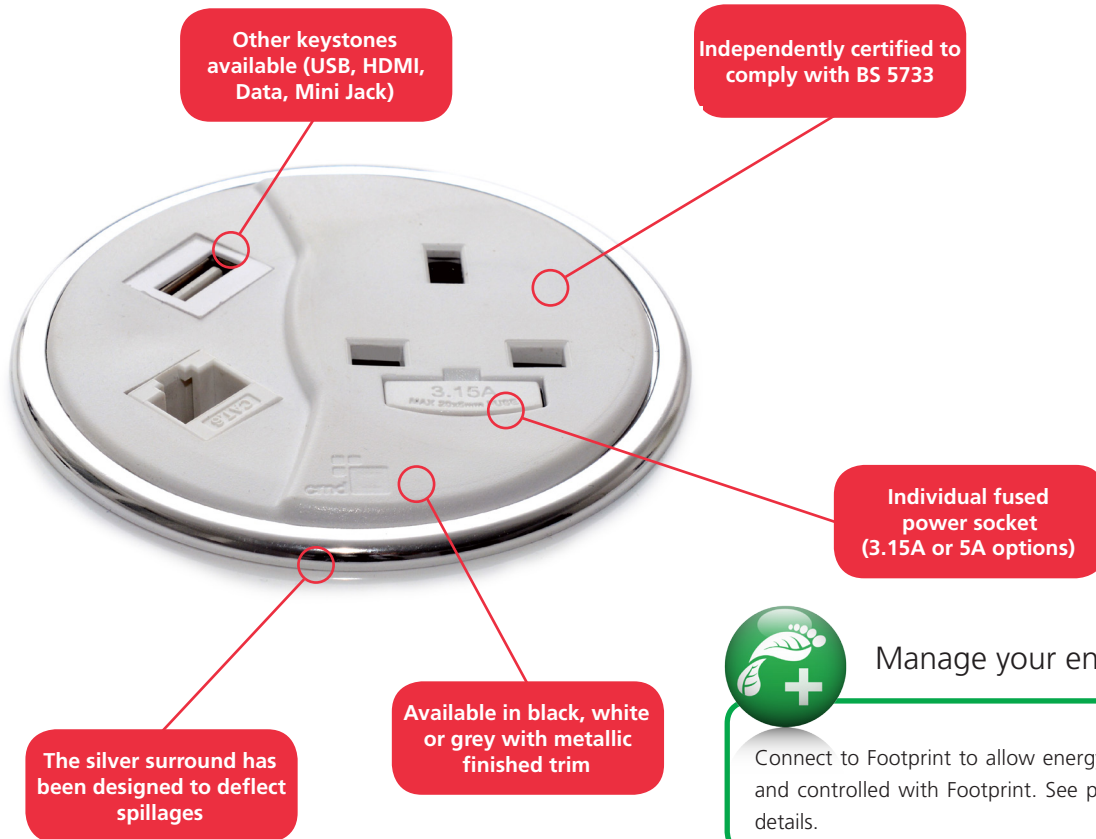

With its innovative design, PortHole is ideal for adapting an existing 80mm cable hole to allow a single power socket and a choice of keystones to be fitted to a desk with a simple screw fit mechanism.

## PortHole Power Module

### Features

- Available with a choice of black, white and grey plastic fascia surrounded by a metallic finished trim
- Compact dimensions, ideal for space-saving installations
- Features individual fuse and independently certified to BS 5733
- Fully segregated power and data
- Easy to retrofit, incorporates an under desk, hand tightened barrel nut to fix unit in place
- Power and data cables all exit from the base of the unit and come with a standard 1m mains lead to 3 pole connector, 3m data lead and 2m USB lead where appropriate
- Designed to fit any desk thickness between 13mm and 50mm

### Features

- Complies with the latest charging standard (BS EN 62684 Interoperability specifications of common external power supply (EPS) for use with data-enabled mobile telephones)
- Dual port 4.8A USB charger supplied by a satellite unit that can be secured to the underside of the desk surface or placed in your cable management tray. This is capable of charging a wide range of devices including the simultaneous charging of two Apple devices
- Two independent USB charging ports, which can be used at the same time
- Powered from adjacent power socket so no additional wiring is required