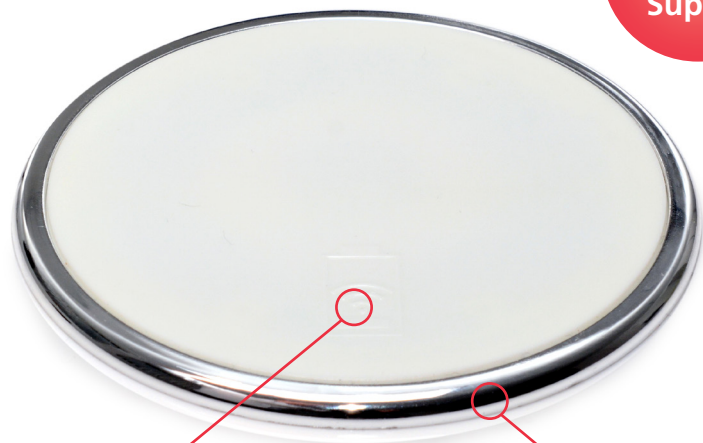

Wireless charging surface

The silver surround has been designed to deflect spillages

Integral Power Supply

modules power

Wave Wireless Receiver

This new wireless charging receiver has been designed to work with our the PortHole III wireless charging module.

Simply insert the connector into the device's micro USB or Apple Lightning socket and place the wireless charging receiver in the centre of the PortHole III wireless charging module.