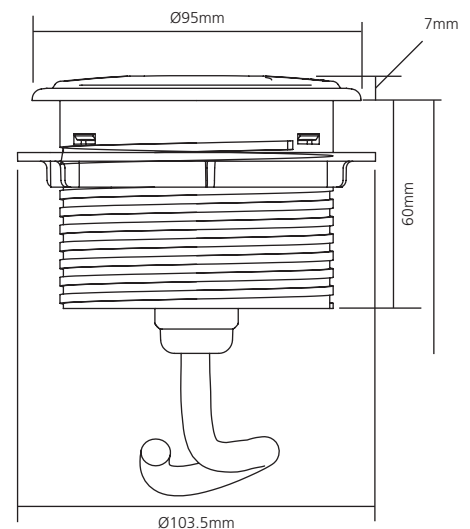

With its innovative design, PortHole is ideal for adapting an existing 80mm cable hole to allow a single power socket and a choice of keystones to be fitted to a desk with a simple screw fit mechanism.

### Features

- Available with a choice of black, white and grey plastic fascia surrounded by a metallic finished trim
- Compact dimensions, ideal for space-saving installations
- Features individual fuse and independently certified to BS 5733
- Fully segregated power and data
- Easy to retrofit, incorporates an under desk, hand tightened barrel nut to fix unit in place
- Power and data cables all exit from the base of the unit and come with a standard 1m mains lead to 3 pole connector, 3m data lead and 2m USB lead where appropriate
- Designed to fit any desk thickness between 13mm and 50mm