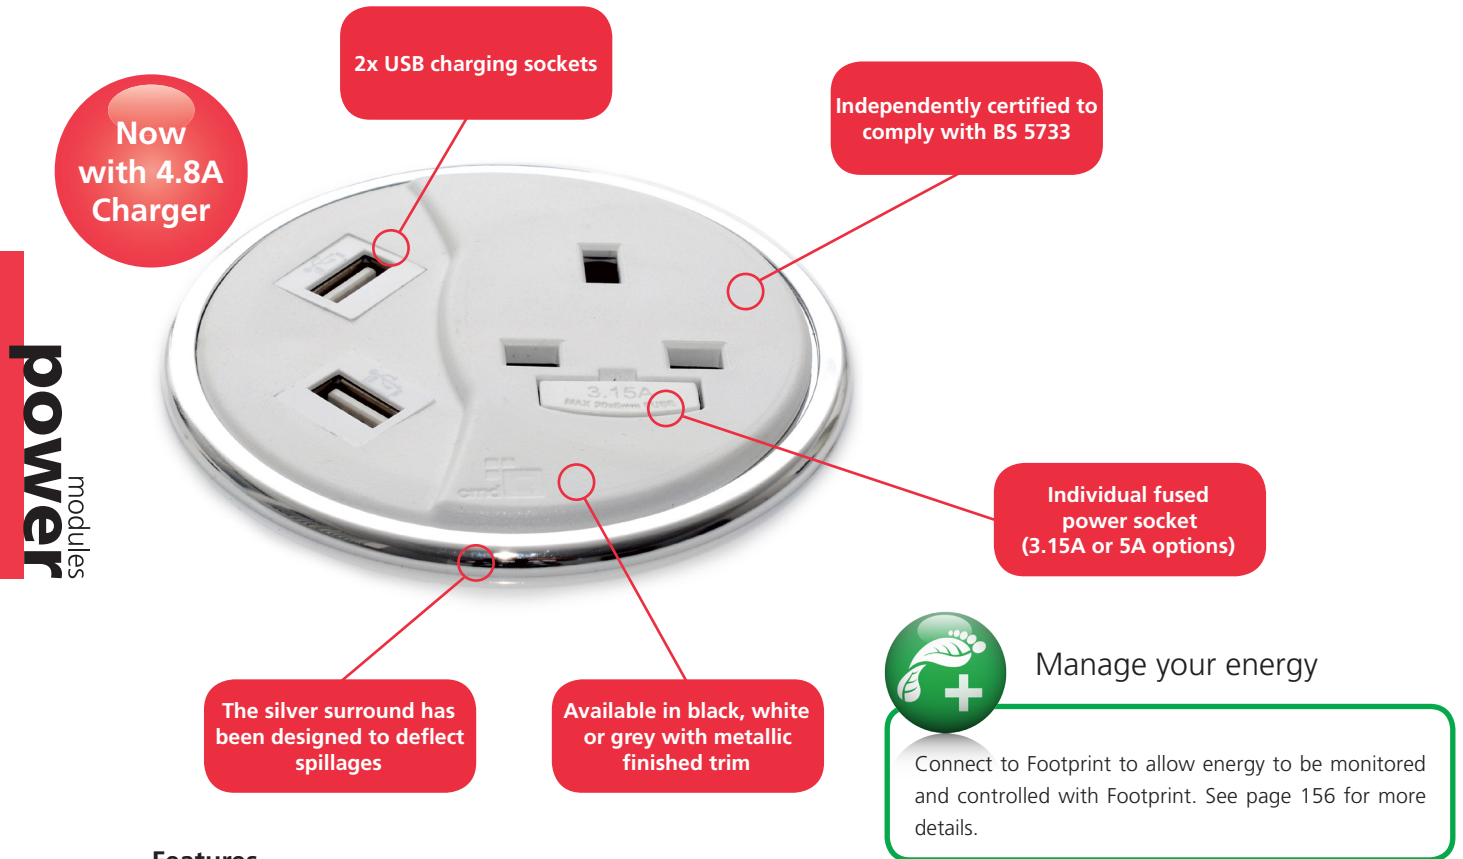

### Features

- Available with a choice of black, white and grey plastic fascia surrounded by a metallic finished trim
- Compact dimensions, ideal for space-saving installations
- Features individual fuse and independently certified to BS 5733
- Fully segregated power and data
- Easy to retrofit, incorporates an under desk, hand tightened barrel nut to fix unit in place
- Power and data cables all exit from the base of the unit and come with a standard 1m mains lead to 3 pole connector, 3m data lead and 2m USB lead where appropriate
- Designed to fit any desk thickness between 13mm and 50mm

### Features

- Complies with the latest charging standard (BS EN 62684 Interoperability specifications of common external power supply (EPS) for use with data-enabled mobile telephones)
- Dual port 4.8A USB charger supplied by a satellite unit that can be secured to the underside of the desk surface or placed in your cable management tray. This is capable of charging a wide range of devices including the simultaneous charging of two Apple devices
- Two independent USB charging ports, which can be used at the same time
- Powered from adjacent power socket so no additional wiring is required