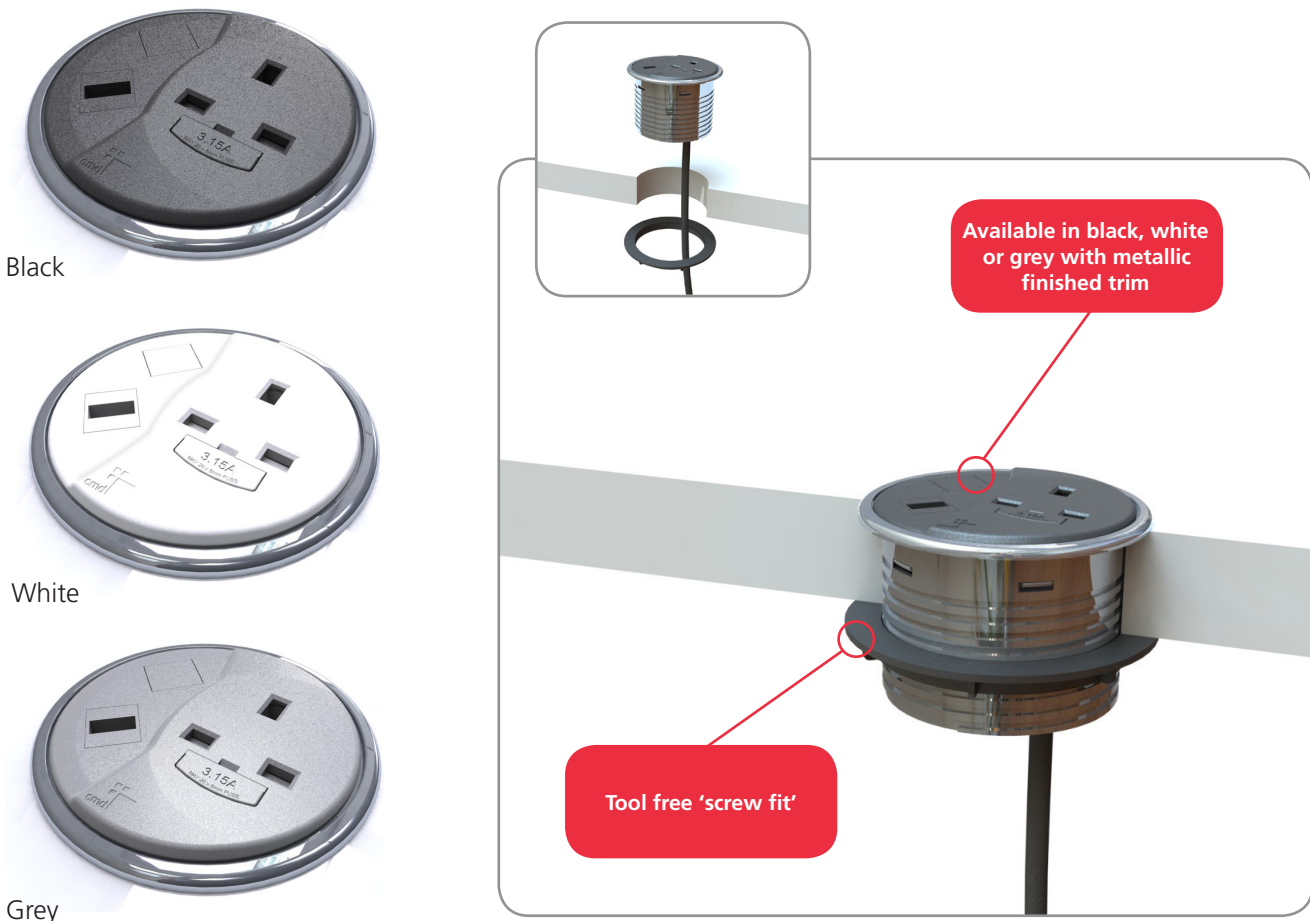

HDMI sockets, Mini Jack Keystones and 5A fuses are also available. Cat6 socket is fully backward compatible.