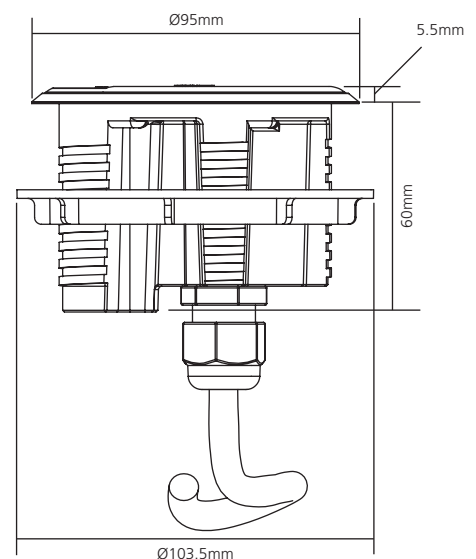

### Features

- Available with a choice of black, white and grey plastic fascia with matching trim
- Compact dimensions, ideal for space-saving installations
- Features individual fuse and independently certified to BS 5733 UK sockets or a range of international sockets
- Fully integrated 4A USB power supply
- Easy to retrofit, incorporates an under desk, hand tightened barrel nut to fix unit in place
- Power cables exit from the base of the unit and come with a standard 1m mains lead to 3 pole connector
- Designed to fit any desk thickness between 12mm and 42mm