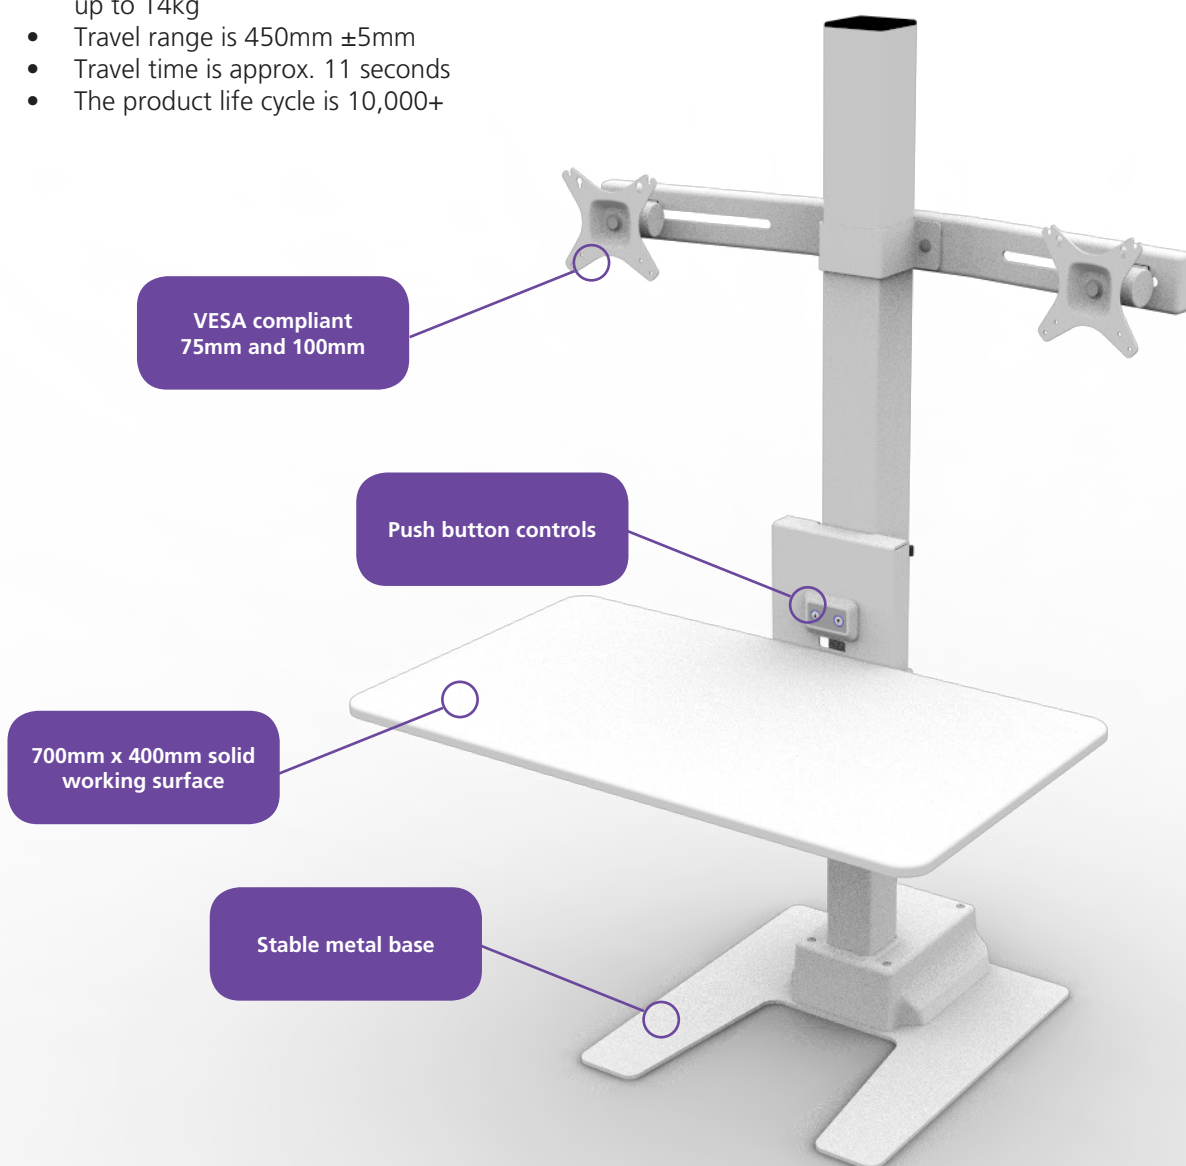

Sit Stand Workstations

Active Electric Sit Stand Workstation

Active™ is our new electric sit stand workstation which has been designed to instantly convert most desks into a sit stand workspace. The product is quick and easy to assemble and provides a generous working surface that can be raised and lowered at the touch of a button.

Features

- Quick and easy assembly
- Converts any desk into a sit stand workstation
- Comes complete with a single and double supports
- Single option supports monitor weights up to 7kg and the double option supports monitor weights up to 14kg
- Travel range is 450mm ±5mm
- Travel time is approx. 11 seconds
- The product life cycle is 10,000+

Code	Colour	Description
55E007	White	Active Single and Double Electric Sit Stand Workstation

Dimensions