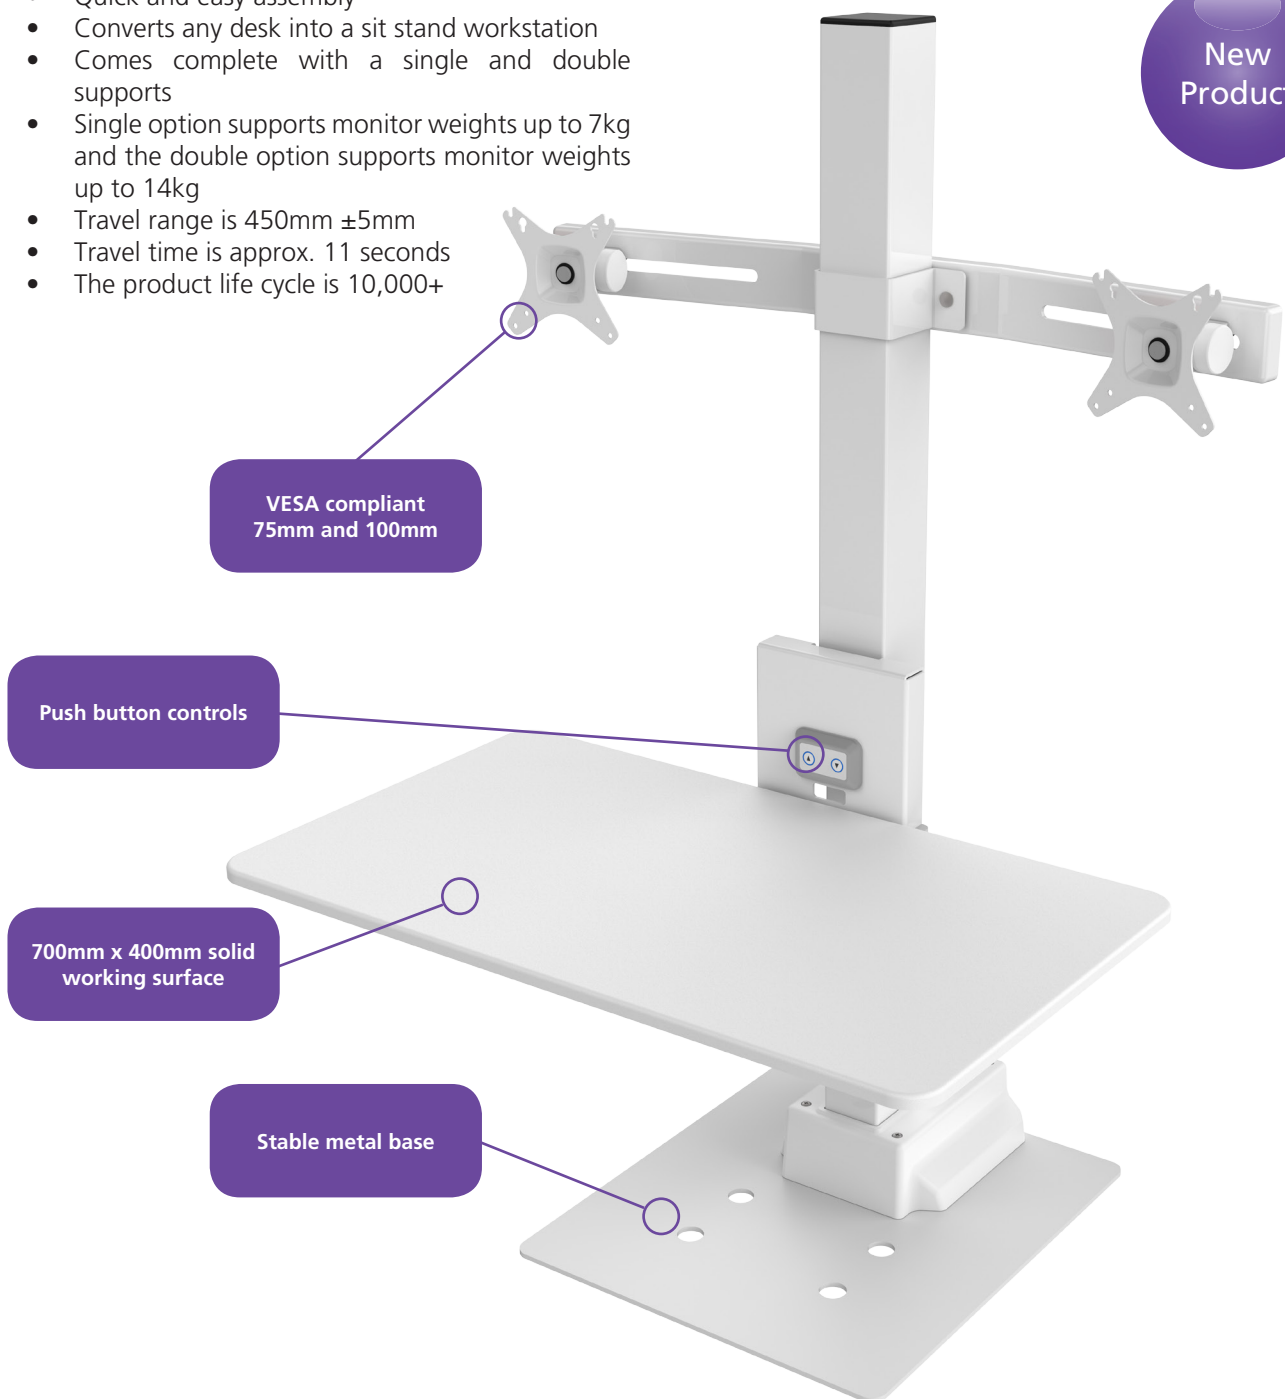

Active Electric Sit Stand Workstation

Active™ is our new electric sit stand workstation which has been designed to instantly convert most desks into a sit stand workspace. The product is quick and easy to assemble and provides a generous working surface that can be raised and lowered at the touch of a button.

Features

- Quick and easy assembly
- Converts any desk into a sit stand workstation
- Comes complete with a single and double supports
- Single option supports monitor weights up to 7kg and the double option supports monitor weights up to 14kg
- Travel range is 450mm ±5mm
- Travel time is approx. 11 seconds
- The product life cycle is 10,000+

Code	Colour	Description
55E007	White	Active Single and Double Electric Sit Stand Workstation

Dimensions