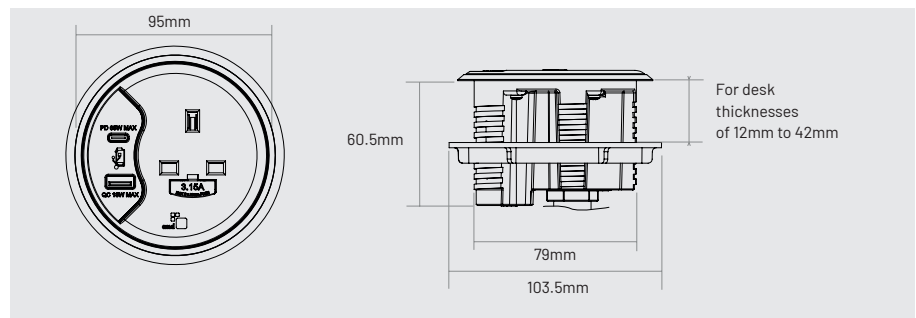

Porthole 65

DESCRIPTION

Porthole 65 is a fixed format power module designed for workstations and meeting tables, and fits into a standard 80mm grommet hole. It comes with a choice of UK, Schuko, French/Belgian, Italian, or Swiss socket, a USB type A 18W charging socket and a USB type C 65W adaptive fast charging socket. It can charge a range of leading laptops, tablets and smart phones. It's discreet low profile blends seamlessly with your furniture, and provides the perfect workstation, and collaborative power solution for offices and commercial spaces.

KEY FEATURES

- 1 A choice of UK, Schuko, French/Belgian, Italian, or Swiss socket
- 2 USB Type A 18W quick charging socket and USB Type C 65W adaptive fast charging socket
- 3 Fitted with 1.5m cable to 3-pole GST male connector (starter lead sold separately)
- 4 Supplied with a hand fixing nut, to secure the module to a standard 80mm grommet hole (for desk thicknesses between 12mm and 42mm)
- 5 Available in black, white and grey

DETAILS AND DIMENSIONS

ORDERING

| Part Number | Colour | Socket | USB Charging Socket | Fuse | Cord |
|-------------|--------|-----------|---|------|------|
| 906501BGST | ● | | | | |
| 906501WGST | ● | 1x UK | 1x USB Type A 18W and 1x USB Type C 65W | 3A | 1m |
| 906501GGST | ● | | | | |
| 906503BGST | ● | | | | |
| 906503WGST | ● | 1x UK | 1x USB Type A 18W and 1x USB Type C 65W | 5A | 1m |
| 906503GGST | ● | | | | |
| 906502BGST | ● | | | | |
| 906502WGST | ● | 1x Schuko | 1x USB Type A 18W and 1x USB Type C 65W | N/A | 1m |
| 906502GGST | ● | | | | |