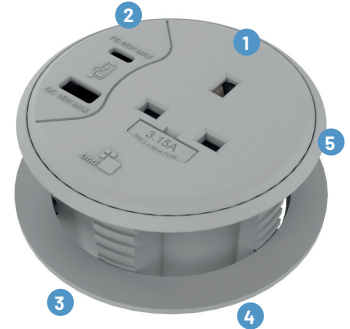

Porthole 65

DESCRIPTION

Porthole 65 is a fixed format power module designed for workstations and meeting tables, and fits into a standard 80mm grommet hole. It comes with a choice of UK, Schuko, French/Belgian, Italian, or Swiss socket, a USB type A 18W charging socket and a USB type C 65W adaptive fast charging socket. It can charge a range of leading laptops, tablets and smart phones. It's discreet low profile blends seamlessly with your furniture, and provides the perfect workstation, and collaborative power solution for offices and commercial spaces.

KEY FEATURES

- 1 A choice of UK, Schuko, French/Belgian, Italian, or Swiss socket
- 2 USB Type A 18W quick charging socket and USB Type C 65W adaptive fast charging socket
- 3 Fitted with 1.5m cable to 3-pole GST male connector (starter lead sold separately)
- 4 Supplied with a hand fixing nut, to secure the module to a standard 80mm grommet hole (for desk thicknesses between 12mm and 42mm)
- 5 Available in black, white and grey

DETAILS AND DIMENSIONS

ORDERING

| Part Number | Colour | Socket | USB Charging Socket | Fuse | Cord |
|-------------|--------|-----------|---|------|------|
| 906501BGST | ● | | | | |
| 906501WGST | ● | 1x UK | 1x USB Type A 18W and 1x USB Type C 65W | 3A | 1m |
| 906501GGST | ● | | | | |
| 906503BGST | ● | | | | |
| 906503WGST | ● | 1x UK | 1x USB Type A 18W and 1x USB Type C 65W | 5A | 1m |
| 906503GGST | ● | | | | |
| 906502BGST | ● | | | | |
| 906502WGST | ● | 1x Schuko | 1x USB Type A 18W and 1x USB Type C 65W | N/A | 1m |
| 906502GGST | ● | | | | |