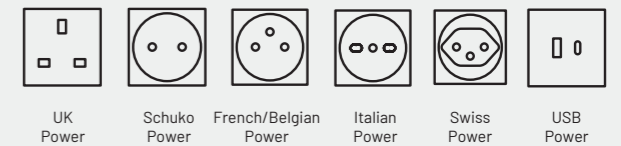

TECHNICAL INFORMATION

Porthole Options