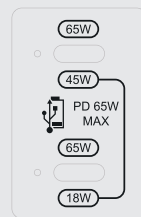

## DESCRIPTION

A neat and vibrant on-desk power module with a UK socket and a dual port type C adaptive fast charger, with a maximum 65W, for charging high powered laptops, tablets and smart phones.

## KEY FEATURES

- Twin USB Type C adaptive fast charger
- 1x UK socket
- 1x 3A resettable circuit breaker
- Fitted with 1.5m cable to 3-pole GST male connector (starter lead sold separately)
- Supplied with c-clamp fixing to fit desk thicknesses between 11mm and 30mm
- Available in black and white, and a range of colours\*

## DETAILS AND DIMENSIONS

When one USB socket is used, the maximum output is 65W. When both USB sockets are used at the same time, the upper USB socket has a maximum output of 45W and the lower USB socket has a maximum output of 18W. We recommend that higher powered devices, such as laptops, are plugged into the upper socket, for faster charging.

## ORDERING

| Part Number | Colour                       | Sockets  | Cord |
|-------------|------------------------------|--|------|
| 760001      | Black fascia<br>Black body   | 1x UK power and<br>1x twin port USB type C charger | 1.5m |
| 760002      | White fascia<br>White body   | 1x UK power and<br>1x twin port USB type C charger | 1.5m |
| 760013      | Grey fascia<br>White body    | 1x UK power and<br>1x twin port USB type C charger | 1.5m |
| 760014      | Sage fascia<br>White body    | 1x UK power and<br>1x twin port USB type C charger | 1.5m |
| 760015      | Navy fascia<br>White body    | 1x UK power and<br>1x twin port USB type C charger | 1.5m |
| 760016      | Storm fascia<br>White body   | 1x UK power and<br>1x twin port USB type C charger | 1.5m |
| 760017      | Rose fascia<br>White body    | 1x UK power and<br>1x twin port USB type C charger | 1.5m |
| 760018      | Stone fascia<br>White body   | 1x UK power and<br>1x twin port USB type C charger | 1.5m |
| 760019      | Mustard fascia<br>White body | 1x UK power and<br>1x twin port USB type C charger | 1.5m |