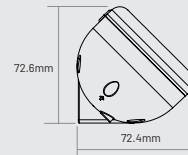

## KEY FEATURES

- Twin USB Type C adaptive fast charger
- 1x UK socket
- 1x 3A resettable circuit breaker
- Fitted with 1.5m cable to 3-pole GST male connector (starter lead sold separately)
- Supplied with c-clamp fixing to fit desk thicknesses between 11mm and 30mm
- Available in black and white, and a range of colours\*

## DETAILS AND DIMENSIONS

When one USB socket is used, the maximum output is 65W. When both USB sockets are used at the same time, the upper USB socket has a maximum output of 45W and the lower USB socket has a maximum output of 18W. We recommend that higher powered devices, such as laptops, are plugged into the upper socket, for faster charging.

## ORDERING

| Part Number | Colour                       | Sockets  | Cord |
|-------------|------------------------------|--|------|
| 760001      | Black fascia<br>Black body   | 1x UK power and<br>1x twin port USB type C charger | 1.5m |
| 760002      | White fascia<br>White body   | 1x UK power and<br>1x twin port USB type C charger | 1.5m |
| 760013      | Grey fascia<br>White body    | 1x UK power and<br>1x twin port USB type C charger | 1.5m |
| 760014      | Sage fascia<br>White body    | 1x UK power and<br>1x twin port USB type C charger | 1.5m |
| 760015      | Navy fascia<br>White body    | 1x UK power and<br>1x twin port USB type C charger | 1.5m |
| 760016      | Storm fascia<br>White body   | 1x UK power and<br>1x twin port USB type C charger | 1.5m |
| 760017      | Rose fascia<br>White body    | 1x UK power and<br>1x twin port USB type C charger | 1.5m |
| 760018      | Stone fascia<br>White body   | 1x UK power and<br>1x twin port USB type C charger | 1.5m |
| 760019      | Mustard fascia<br>White body | 1x UK power and<br>1x twin port USB type C charger | 1.5m |