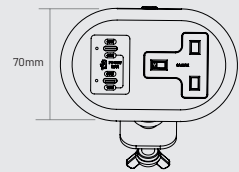

## DESCRIPTION

A neat and vibrant on-desk power module with a UK socket and a dual port type C adaptive fast charger, with a maximum 65W, for charging high powered laptops, tablets and smart phones.

## KEY FEATURES

- Twin USB Type C adaptive fast charger
- 1x UK socket
- 1x 3A resettable circuit breaker
- Fitted with 1.5m cable to 3-pole GST male connector (starter lead sold separately)
- Supplied with c-clamp fixing to fit desk thicknesses between 11mm and 30mm
- Available in black and white, and a range of colours\*

## DETAILS AND DIMENSIONS

When one USB socket is used, the maximum output is 65W. When both USB sockets are used at the same time, the upper USB socket has a maximum output of 45W and the lower USB socket has a maximum output of 18W. We recommend that higher powered devices, such as laptops, are plugged into the upper socket, for faster charging.