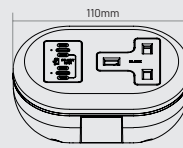

## DESCRIPTION

A neat and vibrant on-desk power module with a UK socket and a dual port type C adaptive fast charger, with a maximum 65W, for charging high powered laptops, tablets and smart phones.

## KEY FEATURES

- Twin USB Type C adaptive fast charger
- 1x UK socket
- 1x 3A resettable circuit breaker
- Fitted with 1.5m cable to 3-pole GST male connector (starter lead sold separately)
- Supplied with c-clamp fixing to fit desk thicknesses between 11mm and 30mm
- Available in black and white, and a range of colours\*

## DETAILS AND DIMENSIONS

When one USB socket is used, the maximum output is 65W. When both USB sockets are used at the same time, the upper USB socket has a maximum output of 45W and the lower USB socket has a maximum output of 18W. We recommend that higher powered devices, such as laptops, are plugged into the upper socket, for faster charging.

## ORDERING

| Part Number | Colour                       | Sockets  | Cord |
|-------------|------------------------------|--|------|
| 760001      | Black fascia<br>Black body   | 1x UK power and<br>1x twin port USB type C charger | 1.5m |
| 760002      | White fascia<br>White body   | 1x UK power and<br>1x twin port USB type C charger | 1.5m |
| 760013      | Grey fascia<br>White body    | 1x UK power and<br>1x twin port USB type C charger | 1.5m |
| 760014      | Sage fascia<br>White body    | 1x UK power and<br>1x twin port USB type C charger | 1.5m |
| 760015      | Navy fascia<br>White body    | 1x UK power and<br>1x twin port USB type C charger | 1.5m |
| 760016      | Storm fascia<br>White body   | 1x UK power and<br>1x twin port USB type C charger | 1.5m |
| 760017      | Rose fascia<br>White body    | 1x UK power and<br>1x twin port USB type C charger | 1.5m |
| 760018      | Stone fascia<br>White body   | 1x UK power and<br>1x twin port USB type C charger | 1.5m |
| 760019      | Mustard fascia<br>White body | 1x UK power and<br>1x twin port USB type C charger | 1.5m |