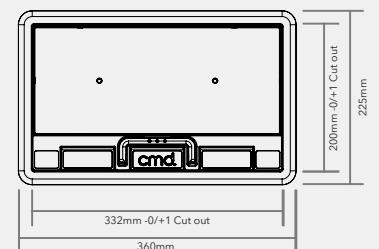

KEY FEATURES

1. Designed to comply with BS EN 61534 Traffic Load Tests.
2. Supplied with dividers to configure into either a 3 or 4 compartment box.
3. Simple rectangular 6.5mm recess for carpet.
4. A choice of three cable entry points.
5. Reversible lid and cable management to aid workplace re-design.
6. Robust, auto close metal handle.
7. Safe touch, integrated, floor tile fixing barbs for quick and easy installation.
8. Galvanised steel back box.
9. Low profile floor box surround and non trip cable outlet brackets designed to comply with BS EN 61534.
10. Can be supplied with Betatrak tap-offs pre-wired to socket outlets.
11. A choice of accessory plate sizes:
 - 3 compartment: 100mm x 175mm
 - 4 compartment: 75mm x 175mm

MATERIAL COMPOSITION

DETAILS AND DIMENSIONS

Overall Depth	Plug Space	Socket Space
85mm	27mm	47mm
100mm	41mm	47mm
115mm	56mm	47mm
130mm	71mm	47mm

Website

User Guide

ORDERING

The 25 Series floor boxes are available with a range of 3 and 4 compartment accessory plates. Please speak with a member of our sales team to discuss your individual requirements.