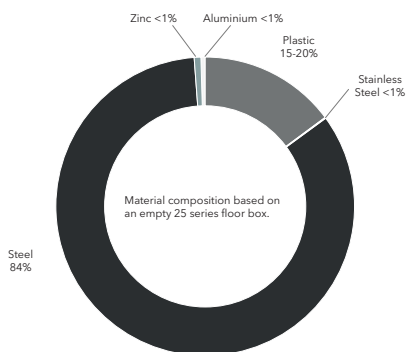

25 Series Floor Box

5 Year
Warranty

100%
Recyclable

INTRODUCTION

The 25 Series floor boxes are suitable for raised floor applications and can be divided into 3 or 4 compartments. The 25 Series floor boxes are designed for use in commercial environments and provide an efficient fast-fit installation and ease of access to power sockets and data.

KEY FEATURES

1. Designed to comply with BS EN 61534 Traffic Load Tests.
2. Supplied with dividers to configure into either a 3 or 4 compartment box.
3. Simple rectangular 6.5mm recess for carpet.
4. A choice of three cable entry points.
5. Reversible lid and cable management to aid workplace re-design.
6. Robust, auto close metal handle.
7. Safe touch, integrated, floor tile fixing barbs for quick and easy installation.
8. Galvanised steel back box.
9. Low profile floor box surround and non trip cable outlet brackets designed to comply with BS EN 61534.
10. Can be supplied with Betatrak tap-offs pre-wired to socket outlets.
11. A choice of accessory plate sizes:
 - 3 compartment: 100mm x 175mm
 - 4 compartment: 75mm x 175mm

MATERIAL COMPOSITION

DETAILS AND DIMENSIONS

Overall Depth	Plug Space	Socket Space
85mm	27mm	47mm
100mm	41mm	47mm
115mm	56mm	47mm
130mm	71mm	47mm

Website

User Guide

ORDERING

The 25 Series floor boxes are available with a range of 3 and 4 compartment accessory plates. Please speak with a member of our sales team to discuss your individual requirements.