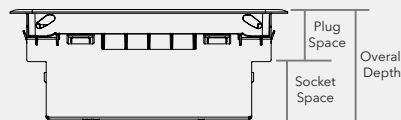

25 Series Floor Box

5 Year
Warranty

100%
Recyclable

INTRODUCTION

The 25 Series floor boxes are suitable for raised floor applications and can be divided into 3 or 4 compartments. The 25 Series floor boxes are designed for use in commercial environments and provide an efficient fast-fit installation and ease of access to power sockets and data.

KEY FEATURES

1. Designed to comply with BS EN 61534 Traffic Load Tests.
2. Supplied with dividers to configure into either a 3 or 4 compartment box.
3. Simple rectangular 6.5mm recess for carpet.
4. A choice of three cable entry points.
5. Reversible lid and cable management to aid workplace re-design.
6. Robust, auto close metal handle.
7. Safe touch, integrated, floor tile fixing barbs for quick and easy installation.
8. Galvanised steel back box.
9. Low profile floor box surround and non trip cable outlet brackets designed to comply with BS EN 61534.
10. Can be supplied with Betatrak tap-offs pre-wired to socket outlets.
11. A choice of accessory plate sizes:
 - 3 compartment: 100mm x 175mm
 - 4 compartment: 75mm x 175mm

MATERIAL COMPOSITION

DETAILS AND DIMENSIONS

Overall Depth	Plug Space	Socket Space
85mm	27mm	47mm
100mm	41mm	47mm
115mm	56mm	47mm
130mm	71mm	47mm

Website

User Guide

ORDERING

The 25 Series floor boxes are available with a range of 3 and 4 compartment accessory plates. Please speak with a member of our sales team to discuss your individual requirements.