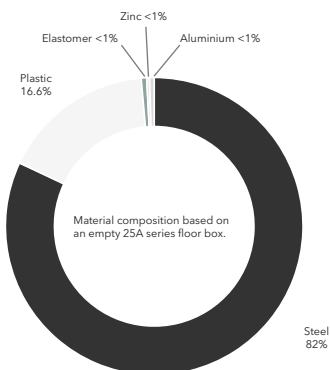

MATERIAL COMPOSITION