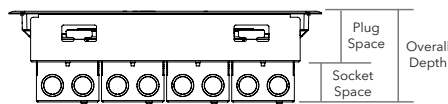

DIMENSIONS