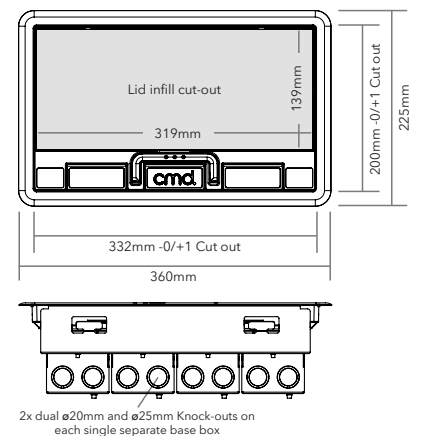

## DIMENSIONS

Overall Depth	Plug Space	Socket Space
85mm	27mm	47mm
100mm	41mm	47mm
115mm	56mm	47mm
130mm	71mm	47mm