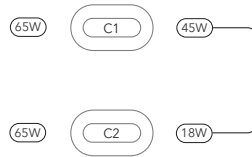

- C port: PD3.0, QC 3.0, Apple 2.4A, SAMSUNG 2.0A, BC1.2, DCP1.5A and support Samsung AFC; HUAWEI FCP

100W TYPE C&C USB

Usage Scenario	USB-C (#1) Output	USB-C (#2) Output	Max Output
USB-C (1) Alone	100W	-	100W
USB-C (2) Alone	-	100W	100W
USB-C (1 + 2) Together	65W	30W	95W