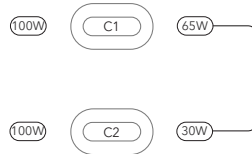

### 65W TYPE C&C USB

Usage Scenario	USB-C (#1) Output	USB-C (#2) Output	Max Output
USB-C (1) Alone	65W	-	65W
USB-C (2) Alone	-	65W	65W
USB-C (1 + 2) Together	45W	18W	63W

- C port: PD3.0, QC 3.0, Apple 2.4A, SAMSUNG 2.0A, BC1.2, DCP1.5A and support Samsung AFC; HUAWEI FCP

### 100W TYPE C&C USB

Usage Scenario	USB-C (#1) Output	USB-C (#2) Output	Max Output
USB-C (1) Alone	100W	-	100W
USB-C (2) Alone	-	100W	100W
USB-C (1 + 2) Together	65W	30W	95W

- C port: PD3.0, QC 3.0, Apple 2.4A, SAMSUNG 2.0A, BC1.2, DCP1.5A and support Samsung AFC; HUAWEI FCP