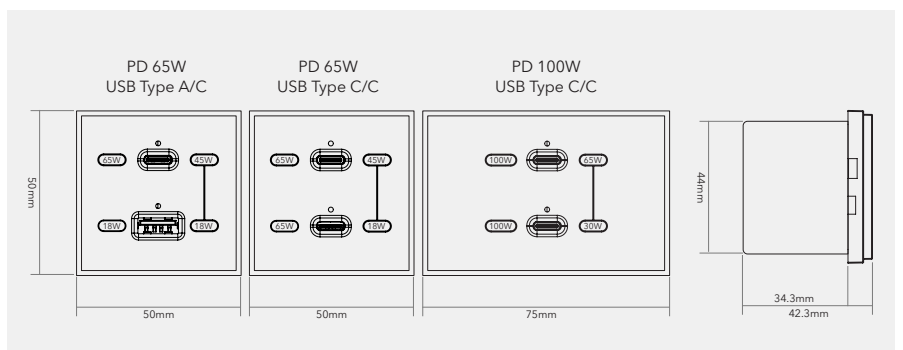

## KEY FEATURES

1. Maximum PD 65W and 100W charging from each port when used in isolation
2. Supports the latest charging protocols
3. LED's illuminate when USB charger is in use
4. 50mm and 75mm units with integral power supply
5. Can be fitted to a range of workplace power modules:
  - Contour
  - Harmony
  - Linear
  - Reveal
  - Connect
  - Surface
  - Face
6. Available in black, white and grey

## DIMENSIONS